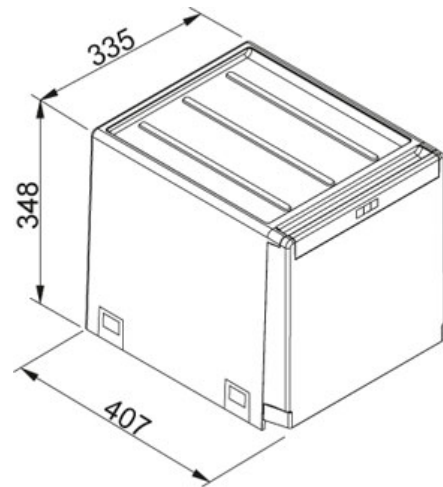

134.0039.332

FAMILY : **Waste Management** | SERIE : **Cube** | MODEL : **Cube 40** | FINISH : **Other** | INSTALLATION TYPE : **Built in hood**

TECHNICAL DATA

Cabinet Size	FROM-400-MM mm
Length Overall	335.00 mm
Width Overall	407.00 mm
Depth Overall	348.00 mm
Bin Configuration	2-X-14L
Closing system	AUTOMATIC

FEATURES

 Sorter2

134.0039.332

FAMILY : **Waste Management** | SERIE : **Cube** | MODEL : **Cube 40** | FINISH : **Other** | INSTALLATION TYPE : **Built in hood**

SUGGESTED PRODUCTS

134.0039.329

134.0039.330