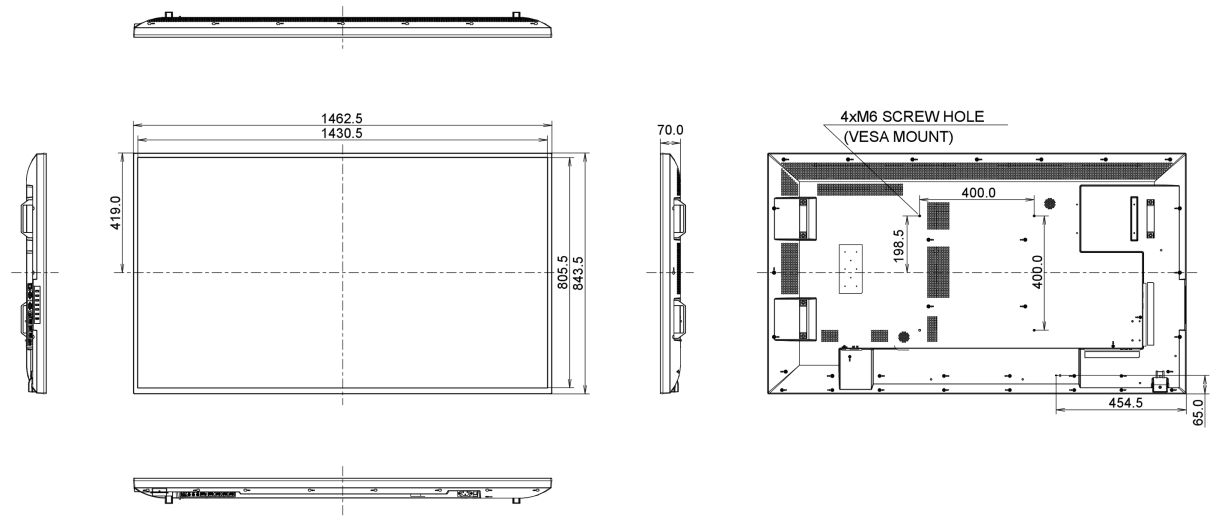

08 SUSTAINABILITY

Regulations	CB, CE, TÜV-Bauart, CU
Energy efficiency class	C

09 DIMENSIONS / WEIGHT

Product dimensions W x H x D	1462.5 x 843.33 x 70mm
Box dimensions W x H x D	1640 x 986 x 226mm
Pallet volume	8pcs
Weight (without box)	22.8kg
Weight (with box)	31.1kg
EAN code	4948570116270