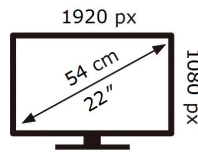

ENERGY

SAMSUNG

S22F350FHR

16 kWh/1000h

2019/2013