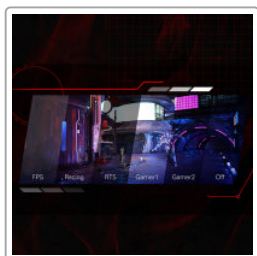

Curved

Curved design wraps around you putting you at the center of the action and provides an immersive gaming experience.

Low Input Lag

Unleash your reflexes by switching to the AOC Low Input Lag mode. Forget graphical frills: this mode rewires the monitor in favour of raw response time, giving the ultimate edge in hair trigger stand offs.

G-menu

AOC G-Menu is a free tool that you can install on your PC to have complete customization paired with maximum convenience for any AOC or AGON monitor

6 Games mode

Tailor your display to the game with a click of a button. Switch settings between in-built presets for FPS, racing, or RTS games, or customise your own ideal conditions and save them. The AOC Settings KeyPad makes switching profiles or adjusting features quick and easy.

Exterior	
Monitor colour	Black Red
Bezel Type	Borderless
Removable Stand	✓

Ergonomics	
Vesa Wallmount	100x100
Tilt	3.5° ±1.5° ~ 21.5° ±1.5° °

Multimedia

Audio output	Headphone out (3,5mm)
--------------	-----------------------