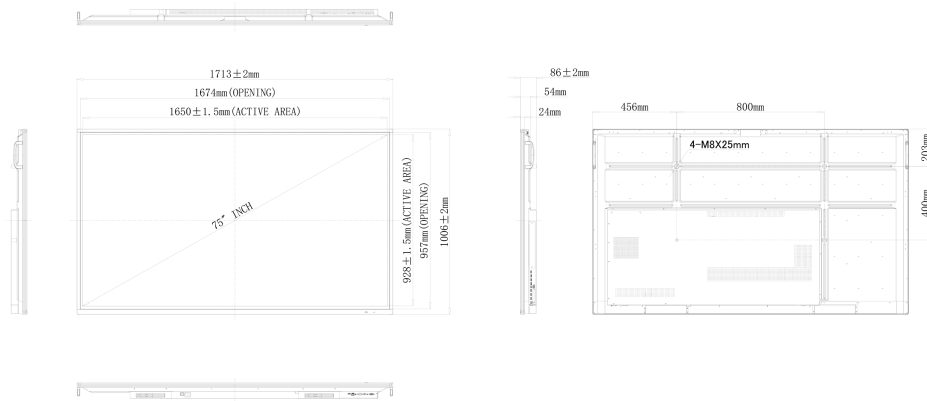

Design	Thin bezel
Diagonal	74.5", 189,3cm
Panel	IPS Direct LED, AG coated glass
Native resolution	3840 x 2160 (8.3 megapixel 4K UHD)
Aspect ratio	16:9
Brightness	350 cd/m ² typical
Static contrast	1100:1 typical
Dynamic contrast	4000:1
Response time	6ms
Viewing zone	horizontal/vertical: 178°/178°, right/left: 89°/89°, up/down: 89°/89°
Colour support	1.07B 10bit
Horizontal Sync	30 - 80KHz
Vertical Sync	55 - 75Hz
Viewable area W x H	1649.66 x 927.94mm
Bezel colour and finish	black, matte

08 POWER MANAGEMENT

Power supply unit	internal
Power supply	AC 100 - 240V, 50/60Hz

09 SUSTAINABILITY

Regulations	CB, CE, TÜV-Bauart, ErP, WEEE, EPEAT, REACH
-------------	---

10 DIMENSIONS / WEIGHT

EAN code	4948570117024
----------	---------------