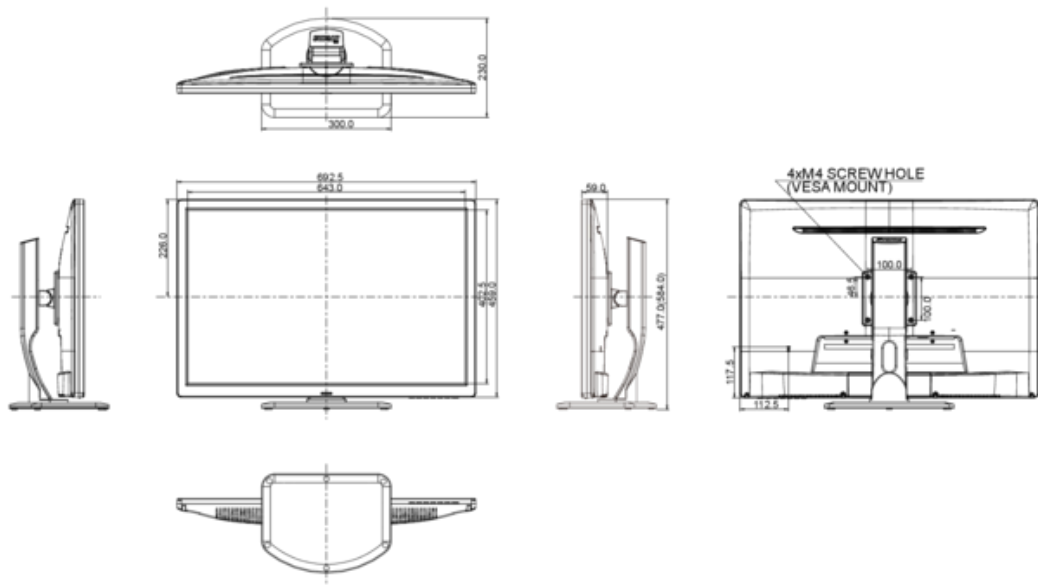

HEIGHT ADJUSTABLE STAND	Yes
HEIGHT ADJUSTMENT	107 mm
SWIVEL STAND	90°; 45° left; 45° right
TILT ANGLE	17° up; 0° down
VESA MOUNTING	100 x 100 mm
COLOUR	Black

4. ACCESSORIES

INCLUDED ACCESSORIES	power cable, DVI-D cable, DisplayPort cable, mDP-DP cable, audio cable, stand, quick start guide, safety guide
----------------------	--

ENERGY EFFICIENCY CLASS	C
ON MODE POWER CONSUMPTION	71.3W
ANNUAL ENERGY CONSUMPTION	104 kWh/annum*
VISIBLE SCREEN DIAGONAL	76 cm; 30"; (30" segment)

This is information under Regulation (EU) No 1062/2010.

8. DIMENSIONS & WEIGHT

DIMENSIONS W X H X D	692.5 x 477 (584) x 230 mm
WEIGHT	7.4 kg

All trademarks and registered trademarks acknowledged. E & O E. Specification subject to change without notice. All LCD's comply with ISO-9241-307:2008 in connection with pixel defects.