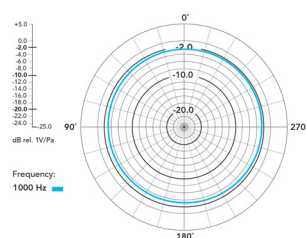

POLAR PATTERN