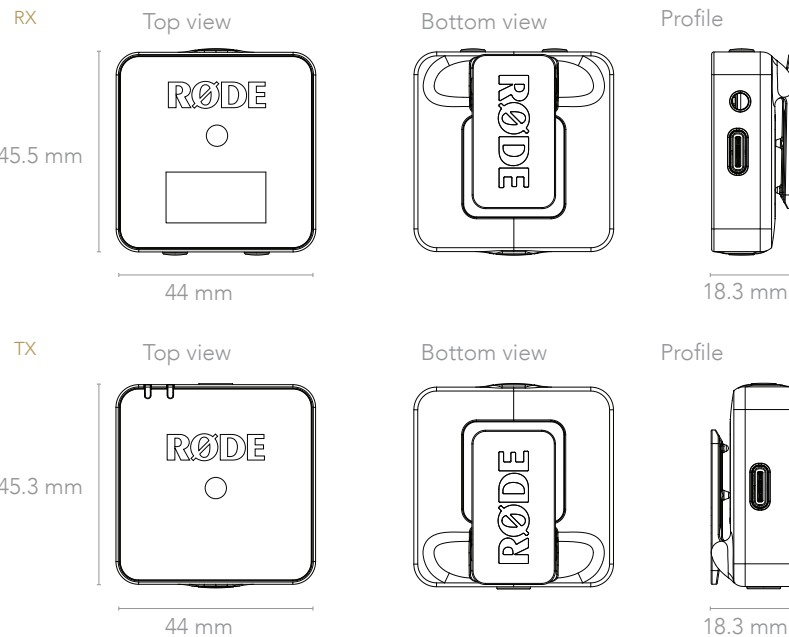

WIRELESS GO II™

SINGLE SET WIRELESS MICROPHONE SYSTEM

SINGLE SET
1 x Receiver & 1 x Transmitter

3.5mm, USB-C, iOS®
AUDIO OUTPUT*

BUILT-IN
MICROPHONE

The Wireless GO II Single is an extremely versatile and ultra-compact wireless microphone system consisting of a dual receiver and single transmitter. Featuring a high-quality microphone built into the transmitter for completely wireless operation, flexible output for connecting to cameras, computers and smartphones, extended transmission range, over 40 hours of on-board recording and much more, Wireless GO II Single is the perfect microphone for a wide range of content creation applications.

- Ultra-compact wireless microphone system
- Series IV 2.4GHz digital transmission with 128-bit encryption delivers 200m range (line of sight)
- 3.5mm TRS analog output, USB-C and iOS compatible digital audio output
- In-built rechargeable lithium-ion battery – up to 7 hours battery life
- On-board recording – over 40 hours of internal memory
- Advanced features accessible via RØDE Central including safety channel, flexible gain control (three-stage pad, expandable to 10-stage) and more

MECHANICAL SPECIFICATIONS

Weight (grams):	TX: 30g RX: 32g
Dimensions (millimetres):	TX: Length: 44, Width: 45.3, Height: 18.3 RX: Length: 44, Width: 45.5, Height: 18.3
Included Accessories:	2 x Fur Windshields 2 x USB-C Cables 1 x SC5 3.5mm TRS Cable 1 x Carry Pouch