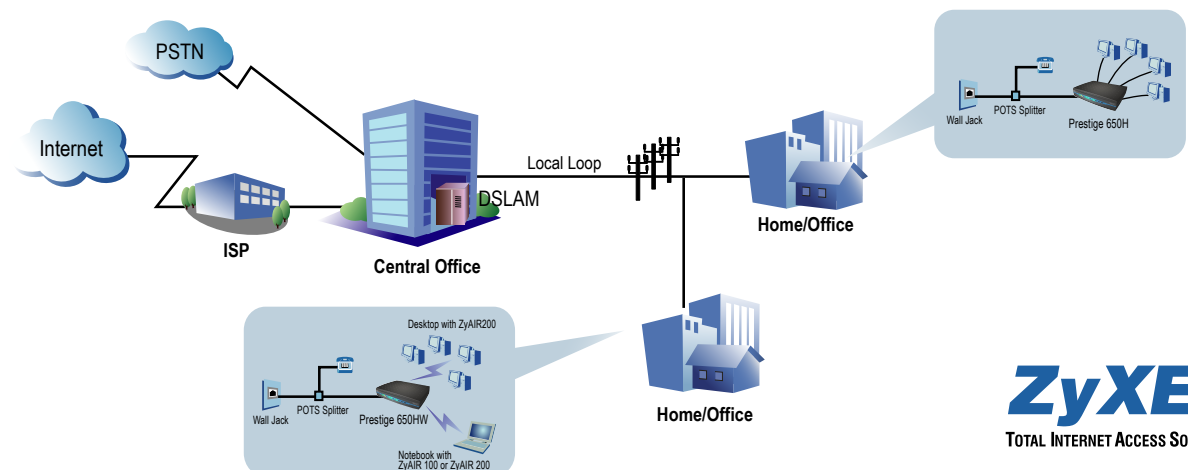

Application Diagram