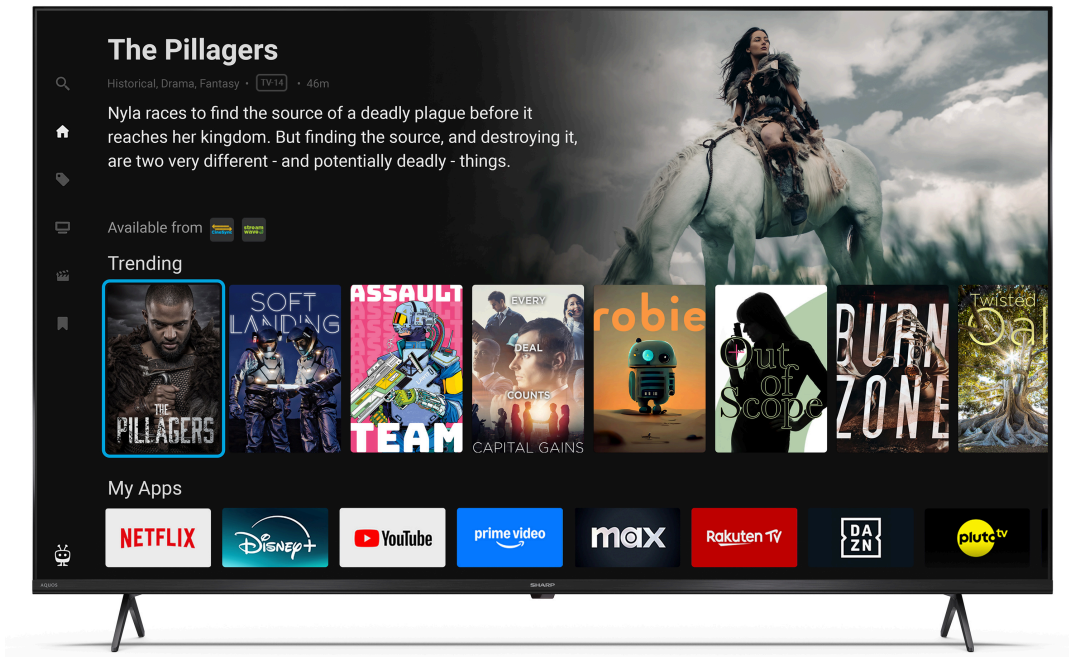

# 55" 4K Ultra HD Smart TV

The 55HM5445E is a 4K Ultra High Definition Smart Frameless QLED TV with exceptional picture quality.

## HIGHLIGHTS

- 4K Ultra HD Powered by TiVo™ Smart TV
- TiVo+: 160+ Free channels, live and on demand
- QLED - rich colour gamut
- HDMI 2.1 with eARC
- Dolby Vision™: cinema-inspired HDR
- Dolby Atmos®: full 360° sound experience
- AV1 codec for the highest streaming picture quality
- HD Tuner DVB-T/T2/C/S/S2 (MPEG4 + 10-bit HEVC/H.265)

A Powered by TiVo™ Smart TV provides the best entertainment experience. Powered by TiVo™ represents choice, innovation and is simple to use.

A Sharp Powered by TiVo™ Smart TV brings everything you watch across live and streaming services together customized by you.