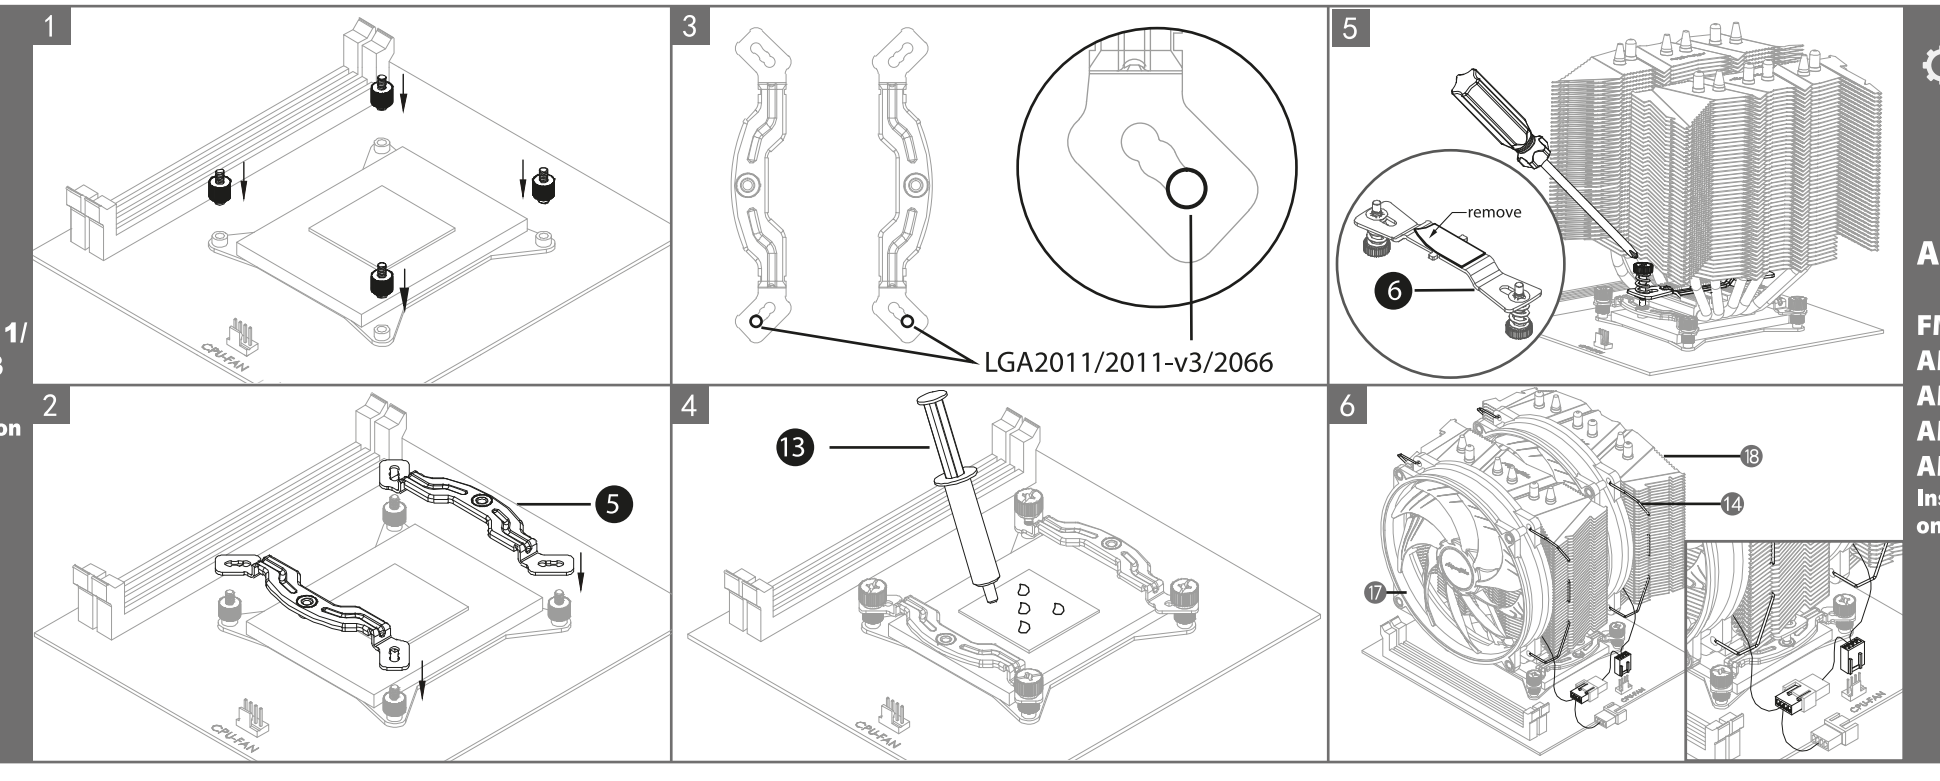

AMD
LGA2011/
2011-v3
2066
Installation