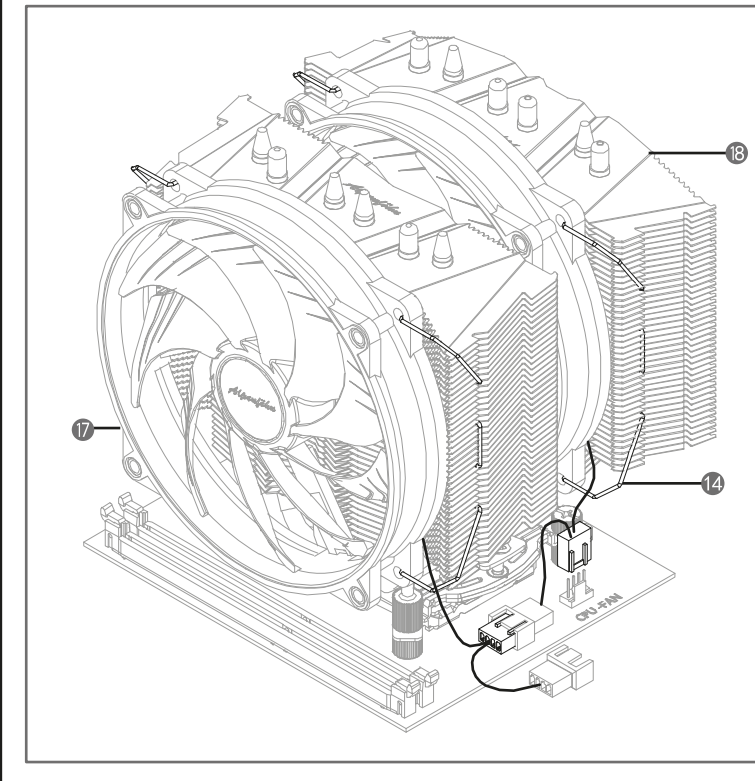

CAUTION:
1. All specifications subject to change without notice.
2. Under no condition shall Alpenföhn be liable for any indirect, incidental or consequential damages arising from any defect or error in this manual or product.
3. Please ask for professional help if you are not sure of safe installation.
4. Please visit our website www.alpenfoehn.de and check the installation instructions before you start the installation of the product.

www.alpenfoehn.de
FACEBOOK: [fb.alpenfoehn.de](https://www.facebook.com/alpenfoehn.de)
YOUTUBE: [yt.alpenfoehn.de](https://www.youtube.com/alpenfoehn.de)

 1 Nut M3 4pcs	 2 Nut M4 4pcs	 3 Screw Bolt 4pcs	 4 De-Vibration Buckle 4pcs	 5 Mounting Bracket (Intel) 2pcs	 6 Retention Plate 1pc
 7 Back Plate 1pc	 8 Mounting Bracket B (AMD) 2pcs	 9 Mounting Bracket A (AMD) 2pcs	 10 shock killer pole 2pcs	 11 Double-thread Bolt-LGA2011 4pcs	 12 Double-thread Bolt-AM4 4pcs
 13 Thermal Grease 1pc	 14 Wire Clip 2pcs	 15 7 VDC Adapter 1pc	 16 12 VDC Adapter 1pc	 17 Fan 2pcs	 18 Heatsink Set 1pc

Intel
LGA115X
LGA1136
LGA775
Installation

EKL AG
Nadlerstr. 8-10
88299 Leutkirch
Germany
www.alpenfoehn.de
MADE IN CHINA

AMD
LGA2011/
2011-v3
2066
Installation

AMD
FM1/AM3+ /
AM3 /
AM2+ /
AM2
Installation
one