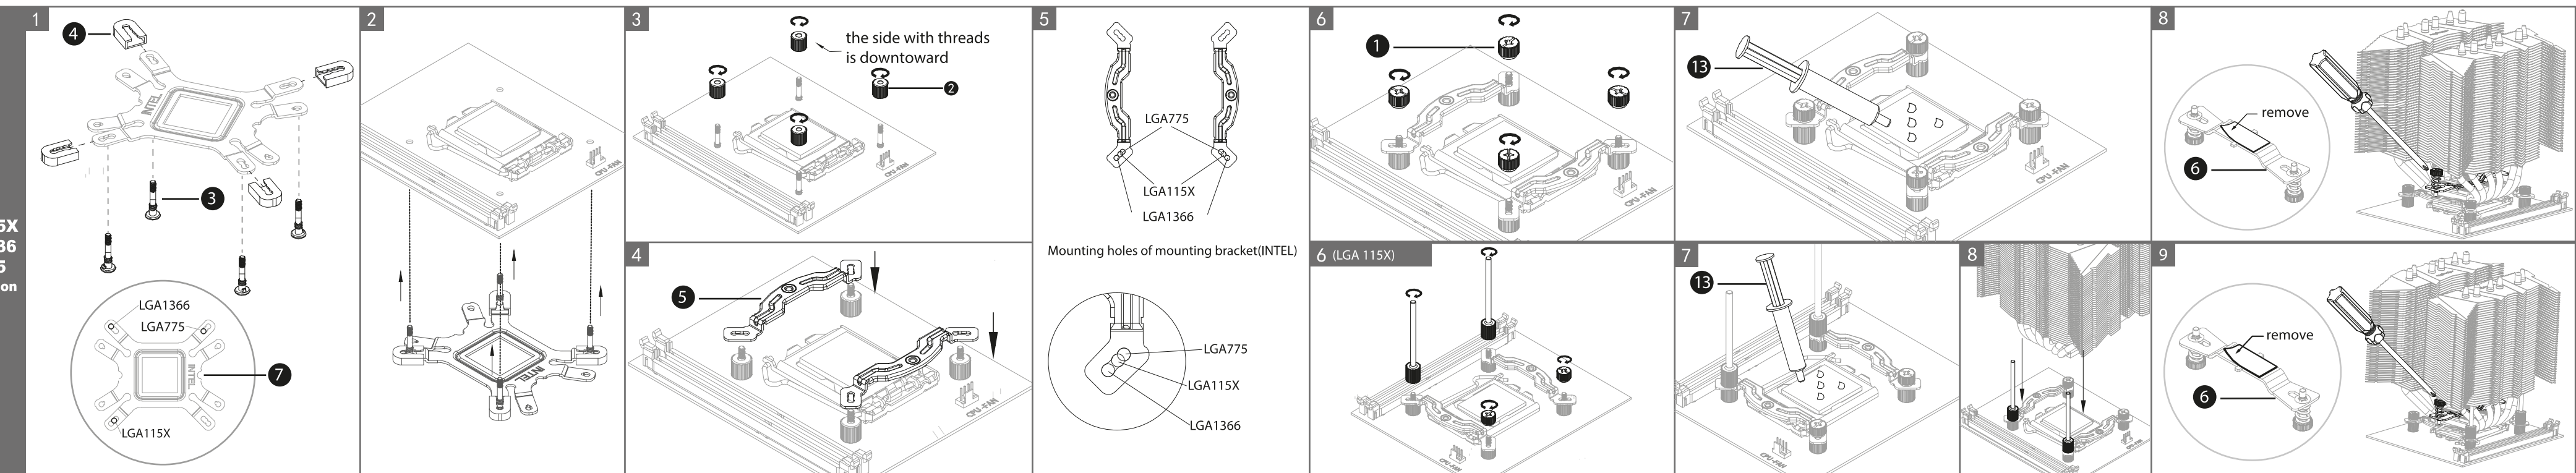

Intel
LGA115X
LGA1136
LGA775
Installation

EKL AG
Nadlerstr. 8-10
88299 Leutkirch
Germany
www.alpenfoehn.de
MADE IN CHINA