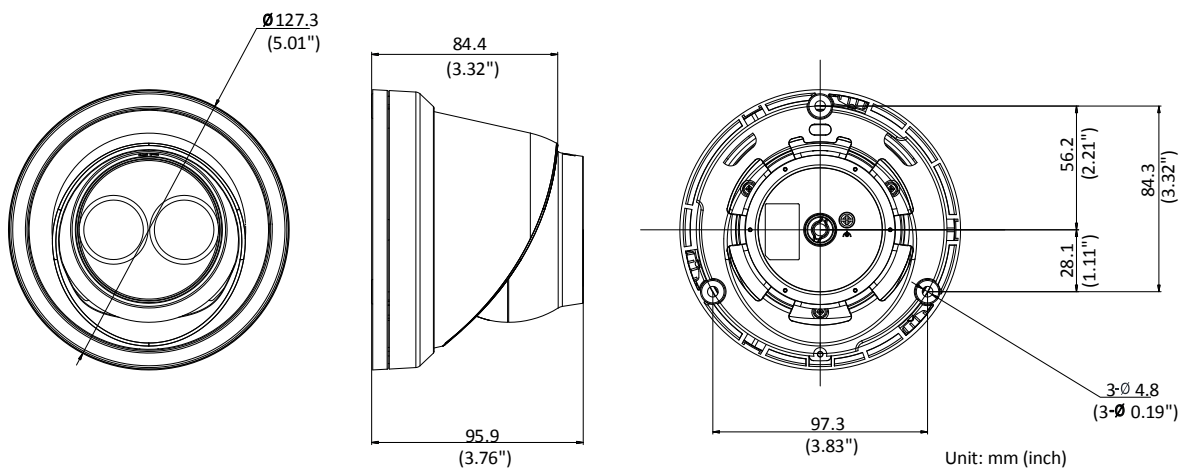

Image Settings	Saturation, brightness, contrast, sharpness adjustable by client software or web browser
Target Cropping	No
Day/Night Switch	Day/Night/Auto/Schedule
Network	
Network Storage	Support Micro SD/SDHC/SDXC card (128G), local storage and NAS (NFS,SMB/CIFS), ANR
Alarm Trigger	Motion detection, video tampering, network disconnected, IP address conflict, illegal login, HDD full, HDD error
Protocols	TCP/IP, ICMP, HTTP, HTTPS, FTP, DHCP, DNS, DDNS, RTP, RTSP, RTCP, PPPoE, NTP, UPnP, SMTP, SNMP, IGMP, 802.1X, QoS, IPv6, Bonjour
General Function	One-key reset, anti-flicker, three streams, heartbeat, mirror, password protection, privacy mask, watermark, IP address filter
Firmware Version	V5.5.52
API	ONVIF (PROFILE S, PROFILE G), ISAPI
Simultaneous Live View	Up to 6 channels
User/Host	Up to 32 users 3 levels: Administrator, Operator and User
Client	iVMS-4200, Hik-Connect, iVMS-5200, iVMS-4500
Web Browser	IE8+, Chrome 31.0-44, Firefox 30.0-51, Safari 8.0+
Interface	
Video Output	No
Communication Interface	1 RJ45 10M/100M self-adaptive Ethernet port
On-board Storage	Built-in microSD/SDHC/SDXC slot, up to 128 GB
SVC	H.264 and H.265 encoding support
Reset Button	Yes
General	
Operating Conditions	-30 °C to +60 °C (-22 °F to +140 °F), Humidity 95% or less (non-condensing)
Power Supply	12 VDC ± 25%, Φ 5.5mm coaxial power plug PoE(802.3af, class 3)
Power Consumption and Current	12 VDC, 0.5 A, max. 6.0 W PoE: (802.3af, 36V to 57V), 0.3 A to 0.2 A, max. 7.5 W
Protection Level	IP67
Material	Metal
Dimensions	Camera: Φ 127.3 × 95.9 mm (5" × 3.8") Package: 150 × 150 × 141 mm (5.9" × 5.9" × 5.6")
Weight	Camera: 620 g (1.4 lb.)

Available Model:

DS-2CD2383G0-I (2.8/4/6/8 mm)

Dimensions

Accessories

DS-1273ZJ-130-TRL
Wall Mount

1275ZJ-SUS
Vertical Pole Mount

DS-1276ZJ-SUS
Corner Mount

DS-1280ZJ-M
Junction Box