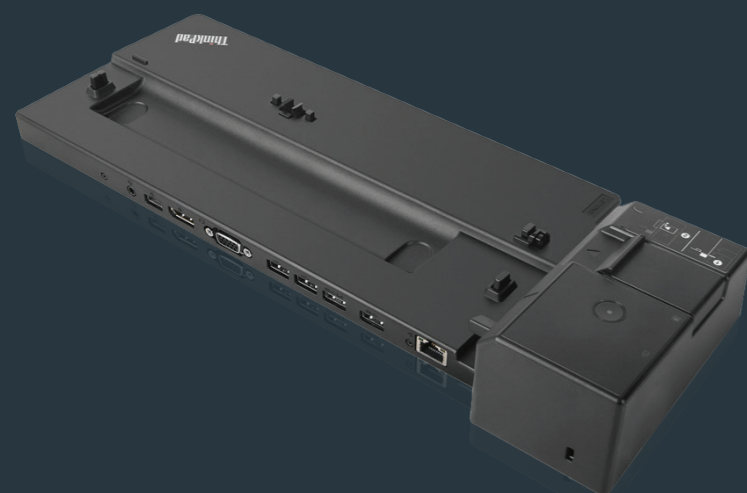

LENOVO THUNDERBOLT™ 3 ESSENTIAL DOCK

The Lenovo Thunderbolt™ 3 Essential Dock packs the performance of a premium dock, at a price that all can afford. Powered by Intel's Thunderbolt™ 3 Titan Ridge technology, it's designed to boost your productivity with dual 4K displays, blazing-fast 10 Gbps data rates, and a range of optimized ports.

LENOVO USB-C MINI DOCK

Wish you could do more with your laptop? The Lenovo USB-C Mini Dock lets you expand your options and add powerful capabilities with just a single USB-C connection. Charge any legacy device with USB-A ports and effortlessly add an extra 4K or HD display, enterprise networking, and an external 3.5 mm combo audio jack.

THINKPAD MECHANICAL DOCKING STATIONS (2018)

ThinkPad Docking Stations provide the best docking experience for large enterprise ThinkPad customers. The innovative side connector, designed exclusively for ThinkPad laptops, provides a driver-free way to connect conveniently and securely to a range of USB accessories and external displays, while rapid charging support and a mirrored power button make going mobile even easier. It is compatible with 2020/2019/2018 ThinkPad selected systems, including X1 series.

THINKPAD BASIC DOCKING STATION

The innovative ThinkPad Basic Docking Station side-connector maintains the same intuitive one-step docking experience commercial customers have come to expect. It satisfies basic office needs such as data transfer, video, audio, and power, and is best suited for small enterprises looking for mechanical docking solutions at an affordable price.