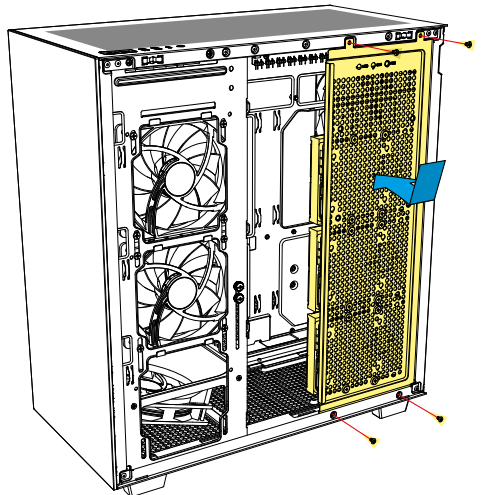

■ Rebel C60 RGB, Accessory Set

*1x 120 mm fan has same installation space for 1x HDD

Side Panel Assembly

Install 2.5" HDDs/SSDs

Install 3.5" HDDs

Install PSU

Detachable Dust Filter

Or