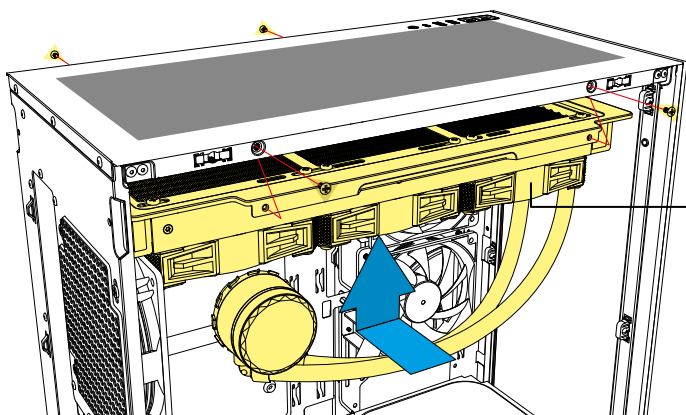

■ Rebel C60 RGB, Accessory Set

*1x 120 mm fan has same installation space for 1x HDD

Side Panel Assembly

Install 2.5" HDDs/SSDs

Install 3.5" HDDs

Install PSU

Detachable Dust Filter

Or

Adjustable Graphics Card Holder

Install Fans

**120 mm
Fans**

**140 mm
Fans**

Install Fans

Install Radiator under Top Panel

120 mm
140 mm
240 mm
280 mm
360 mm
Radiator

Install Radiator on Side Panel