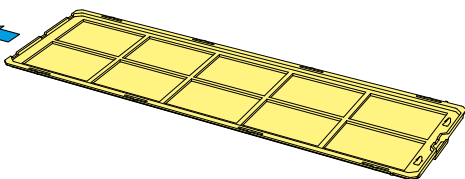

Compatibility:

■ Mainboard:	Mini-ITX, Micro-ATX, ATX
■ Max. Length Graphics Card:	40.0 cm
■ Max. Height CPU Cooler:	16.5 cm
■ Max. Length PSU:	27.0 cm
■ Max. Height Radiator incl. Fan (Top):	6.0 cm

Package Contents:

■ Rebel C60 RGB, Accessory Set

*1x 120 mm fan has same installation space for 1x HDD

Side Panel Assembly

Install 2.5" HDDs/SSDs

Install 3.5" HDDs

Install PSU

Detachable Dust Filter

Or

Adjustable Graphics Card Holder

Install Fans

**120 mm
Fans**

**140 mm
Fans**

Install Fans

Install Radiator under Top Panel

120 mm
140 mm
240 mm
280 mm
360 mm
Radiator

Install Radiator on Side Panel