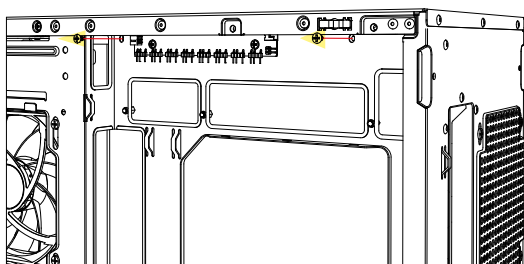

■ Rebel C60 RGB, Accessory Set

*1x 120 mm fan has same installation space for 1x HDD

Side Panel Assembly

Install 2.5" HDDs/SSDs

Install 3.5" HDDs

Install PSU

Detachable Dust Filter

Or

Adjustable Graphics Card Holder

Install Fans

**120 mm
Fans**

**140 mm
Fans**

Install Fans

Install Radiator under Top Panel

120 mm
140 mm
240 mm
280 mm
360 mm
Radiator

Install Radiator on Side Panel