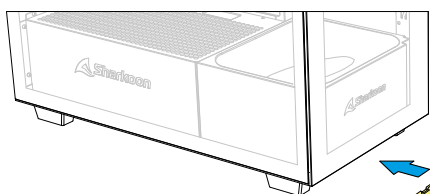

■ Rebel C60 RGB, Accessory Set

*1x 120 mm fan has same installation space for 1x HDD

Side Panel Assembly

Install 2.5" HDDs/SSDs

Install 3.5" HDDs

Install PSU

Detachable Dust Filter

Or