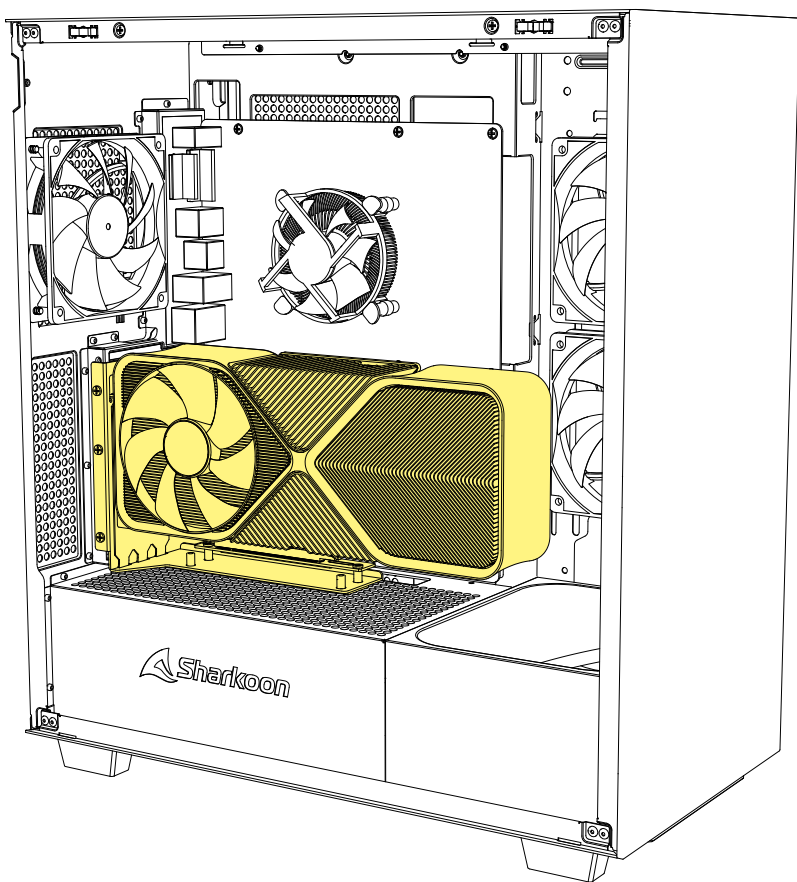

Optional Vertical Graphics Card Kit

Please check with your local dealer to purchase this kit, if needed.

REBEL C Series
Vertical Graphics Card Kit 4.0 Black

4 044951 038381

REBEL C Series
Vertical Graphics Card Kit 4.0 White

4 044951 039975