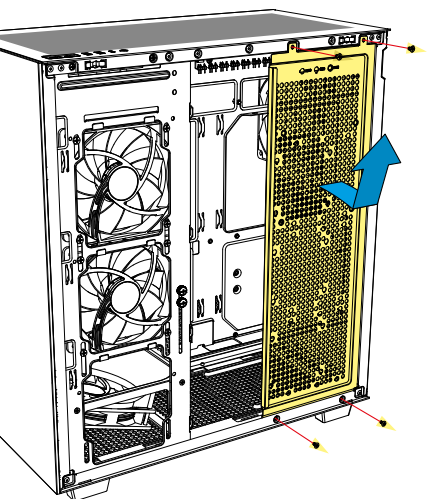

■ Rebel C60 RGB, Accessory Set

*1x 120 mm fan has same installation space for 1x HDD

Side Panel Assembly

Install 2.5" HDDs/SSDs

Install 3.5" HDDs

Install PSU

Detachable Dust Filter

Or

Adjustable Graphics Card Holder

Install Fans

**120 mm
Fans**

**140 mm
Fans**

Install Fans

Install Radiator under Top Panel

120 mm
140 mm
240 mm
280 mm
360 mm
Radiator

Install Radiator on Side Panel