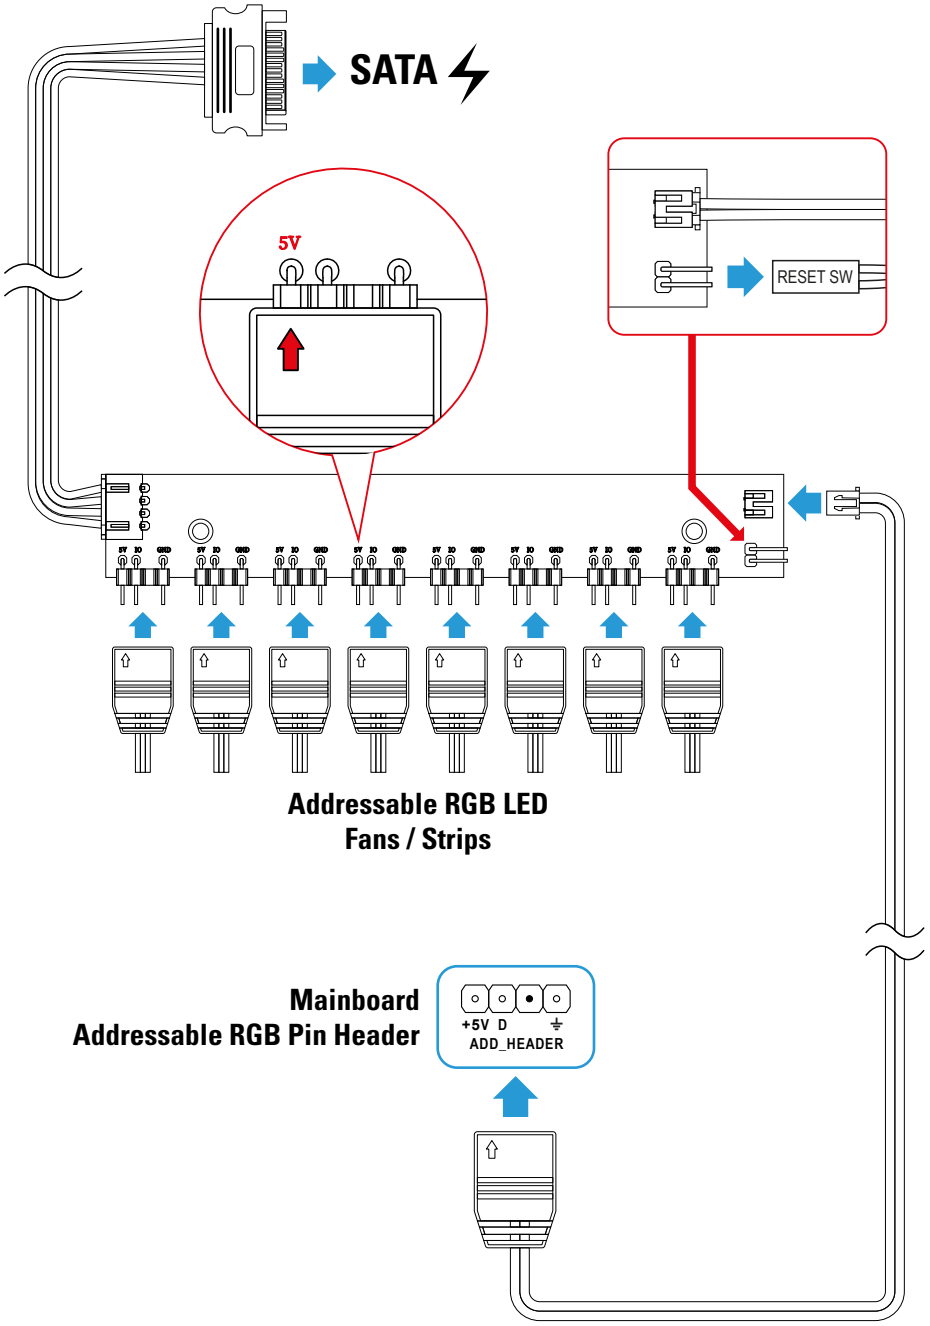

4 044951 039975

Control Addressable RGB through Mainboard

Manually Control Addressable RGB

**Addressable RGB LED
Fans / Strips**

Press reset switch [snowflake icon] for 2 seconds to turn off the LED lights.
When the LED lights are off, press reset switch [snowflake icon] to turn on the LED lights.