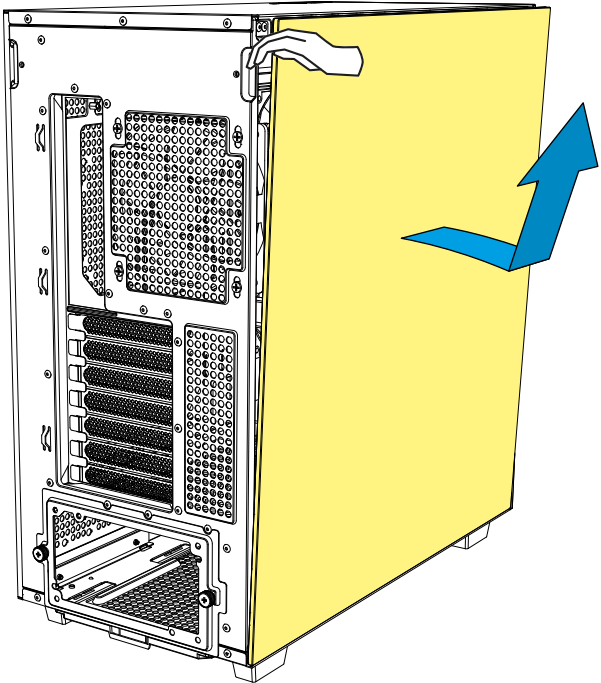

REBEL C60

ATX PC Case

Manual

Specifications

General:

■ Form Factor:	ATX
■ Expansion Slots:	7
■ Interior Painting:	✓
■ Graphics Card Holder:	✓
■ Cable Management System:	✓
■ Side Panel:	Tempered Glass
■ Color Versions:	Black, White
■ Dimensions (L x W x H):	45.7 x 23.0 x 49.5 cm

Compatibility:

■ Mainboard:	Mini-ITX, Micro-ATX, ATX
■ Max. Length Graphics Card:	40.0 cm
■ Max. Height CPU Cooler:	16.5 cm
■ Max. Length PSU:	27.0 cm
■ Max. Height Radiator incl. Fan (Top):	6.0 cm

Package Contents:

■ Rebel C60 RGB, Accessory Set

*1x 120 mm fan has same installation space for 1x HDD

Side Panel Assembly

Install 2.5" HDDs/SSDs

Install 3.5" HDDs

Install PSU

Detachable Dust Filter

Or