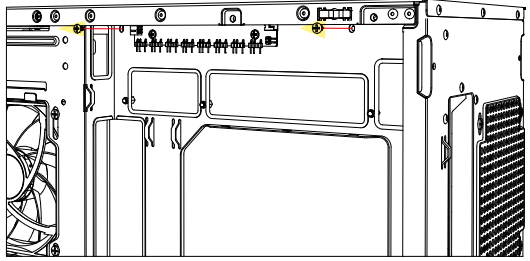

Install Fans