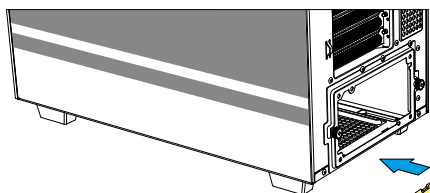

■ Rebel C60 RGB, Accessory Set

*1x 120 mm fan has same installation space for 1x HDD

Side Panel Assembly

Install 2.5" HDDs/SSDs

Install 3.5" HDDs

Install PSU

Detachable Dust Filter

Or