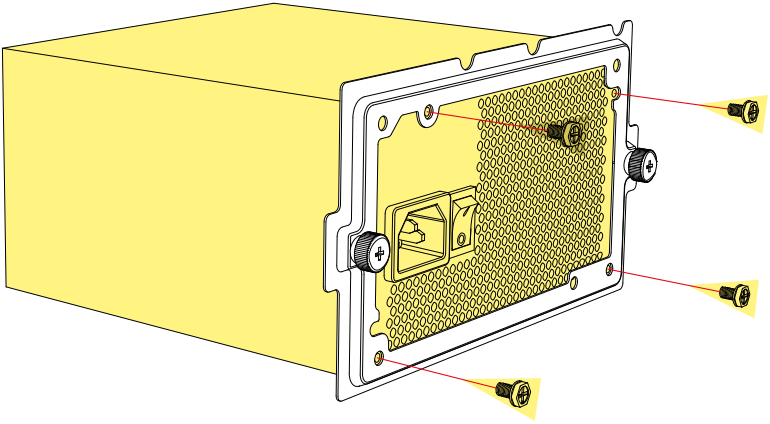

■ Rebel C60 RGB, Accessory Set

*1x 120 mm fan has same installation space for 1x HDD

Side Panel Assembly

Install 2.5" HDDs/SSDs

Install 3.5" HDDs

Install PSU

Detachable Dust Filter

Or

Adjustable Graphics Card Holder

Install Fans

**120 mm
Fans**

**140 mm
Fans**

Install Fans

Install Radiator under Top Panel

120 mm
140 mm
240 mm
280 mm
360 mm
Radiator

Install Radiator on Side Panel