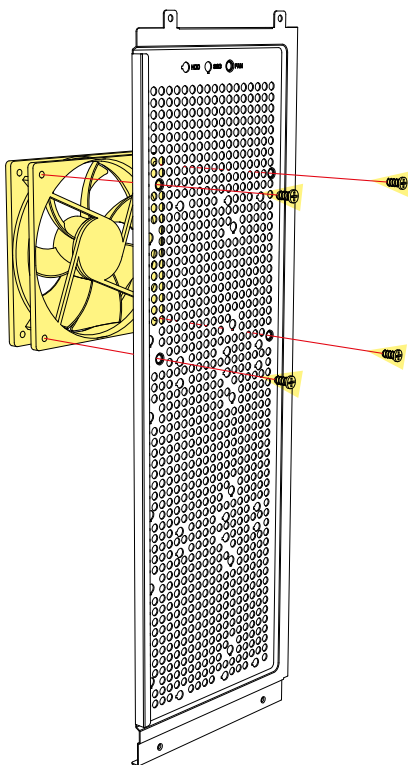

■ Rebel C60 RGB, Accessory Set

*1x 120 mm fan has same installation space for 1x HDD

Side Panel Assembly

Install 2.5" HDDs/SSDs

Install 3.5" HDDs

Install PSU

Detachable Dust Filter

Or

Adjustable Graphics Card Holder

Install Fans

**120 mm
Fans**

**140 mm
Fans**

Install Fans

Install Radiator under Top Panel

120 mm
140 mm
240 mm
280 mm
360 mm
Radiator

Install Radiator on Side Panel