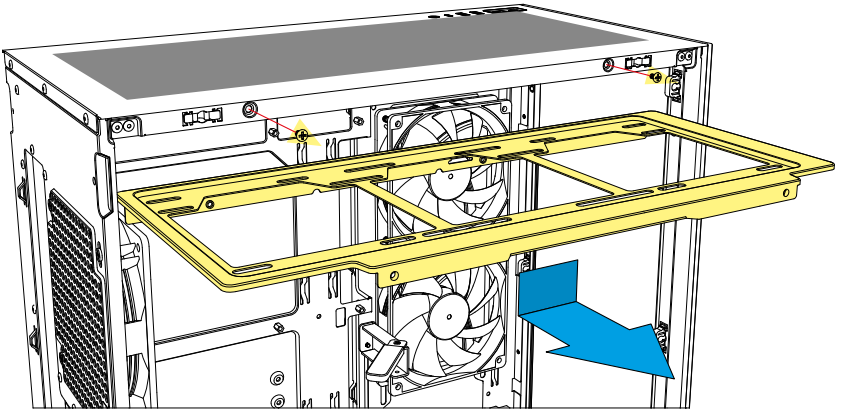

■ Rebel C60 RGB, Accessory Set

*1x 120 mm fan has same installation space for 1x HDD

Side Panel Assembly

Install 2.5" HDDs/SSDs

Install 3.5" HDDs

Install PSU

Detachable Dust Filter

Or

Adjustable Graphics Card Holder

Install Fans

**120 mm
Fans**

**140 mm
Fans**

Install Fans

Install Radiator under Top Panel

120 mm
140 mm
240 mm
280 mm
360 mm
Radiator

Install Radiator on Side Panel