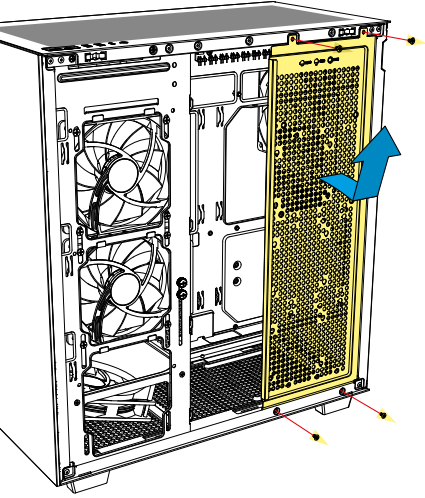

Install Fans