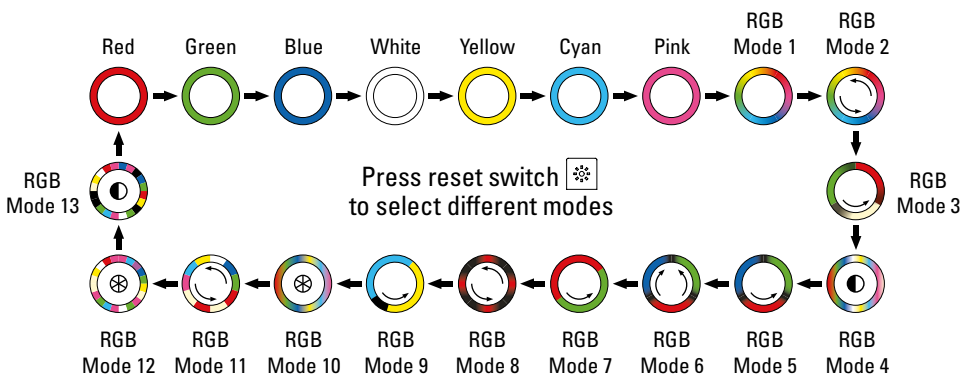

4 044951 039975

Control Addressable RGB through Mainboard

Manually Control Addressable RGB

**Addressable RGB LED
Fans / Strips**

Press reset switch [snowflake icon] for 2 seconds to turn off the LED lights.
When the LED lights are off, press reset switch [snowflake icon] to turn on the LED lights.