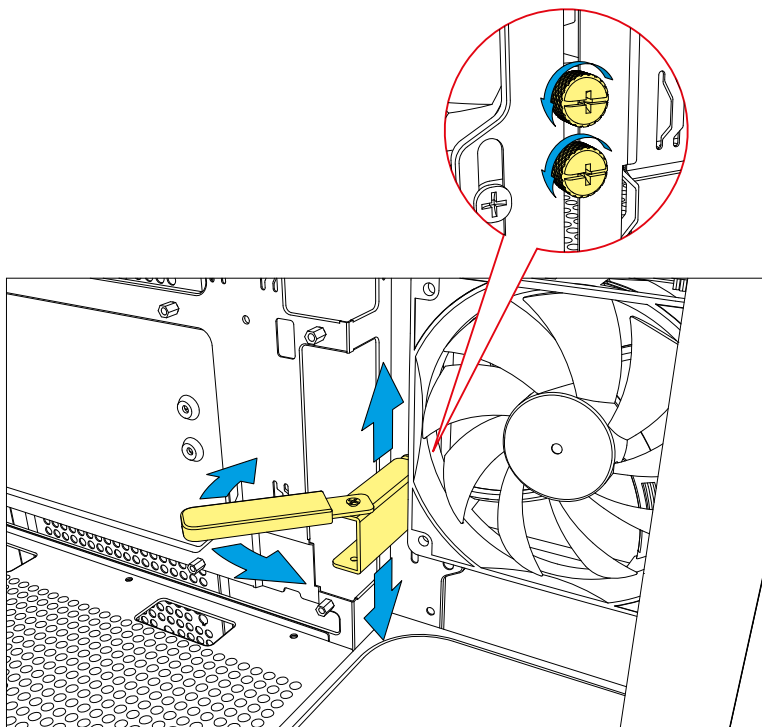

Adjustable Graphics Card Holder