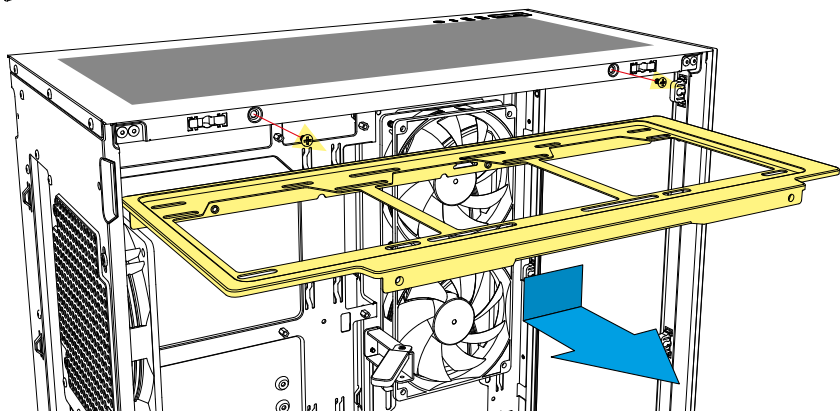

Adjustable Graphics Card Holder

Install Fans

**120 mm
Fans**

**140 mm
Fans**

Install Fans

Install Radiator under Top Panel

120 mm
140 mm
240 mm
280 mm
360 mm
Radiator

Install Radiator on Side Panel