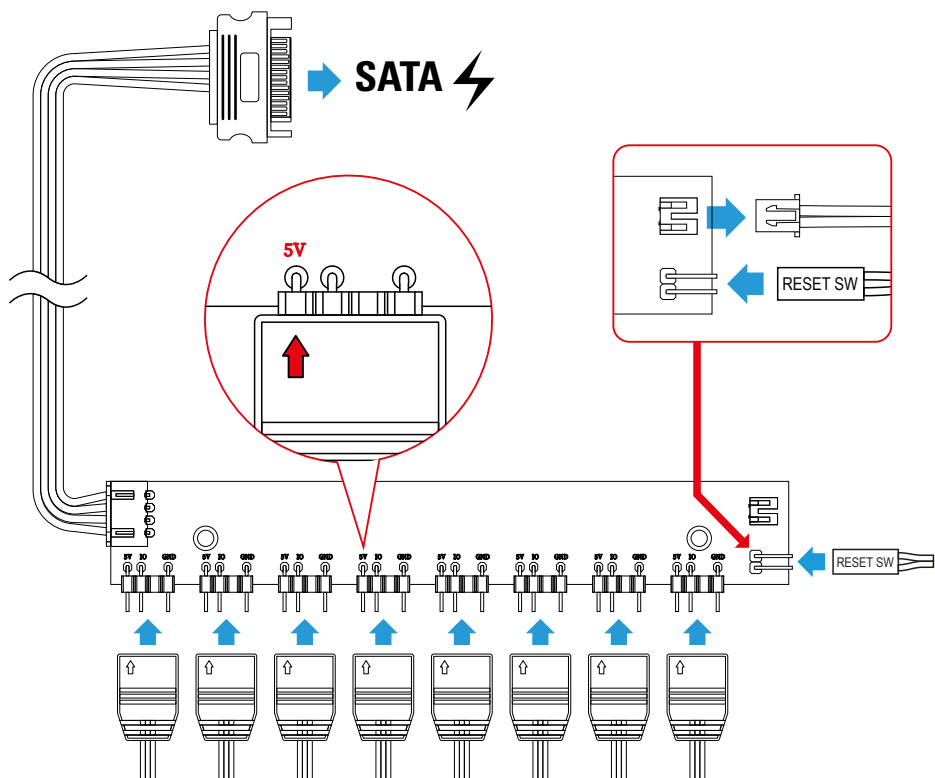

4 044951 039975

Control Addressable RGB through Mainboard

Manually Control Addressable RGB

**Addressable RGB LED
Fans / Strips**

Press reset switch [snowflake icon] for 2 seconds to turn off the LED lights.
When the LED lights are off, press reset switch [snowflake icon] to turn on the LED lights.