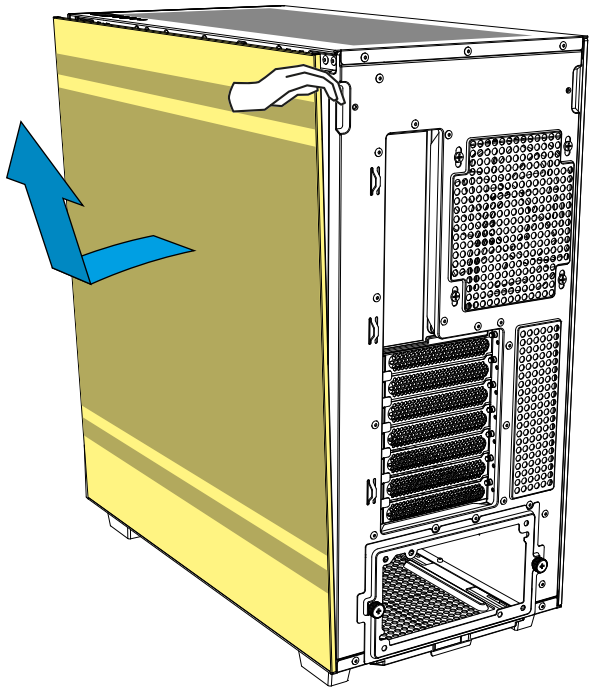

REBEL C60

ATX PC Case

Manual

Specifications

General:

■ Form Factor:	ATX
■ Expansion Slots:	7
■ Interior Painting:	✓
■ Graphics Card Holder:	✓
■ Cable Management System:	✓
■ Side Panel:	Tempered Glass
■ Color Versions:	Black, White
■ Dimensions (L x W x H):	45.7 x 23.0 x 49.5 cm

Compatibility:

■ Mainboard:	Mini-ITX, Micro-ATX, ATX
■ Max. Length Graphics Card:	40.0 cm
■ Max. Height CPU Cooler:	16.5 cm
■ Max. Length PSU:	27.0 cm
■ Max. Height Radiator incl. Fan (Top):	6.0 cm

Package Contents:

■ Rebel C60 RGB, Accessory Set

*1x 120 mm fan has same installation space for 1x HDD

Side Panel Assembly

Install 2.5" HDDs/SSDs

Install 3.5" HDDs

Install PSU

Detachable Dust Filter

Or