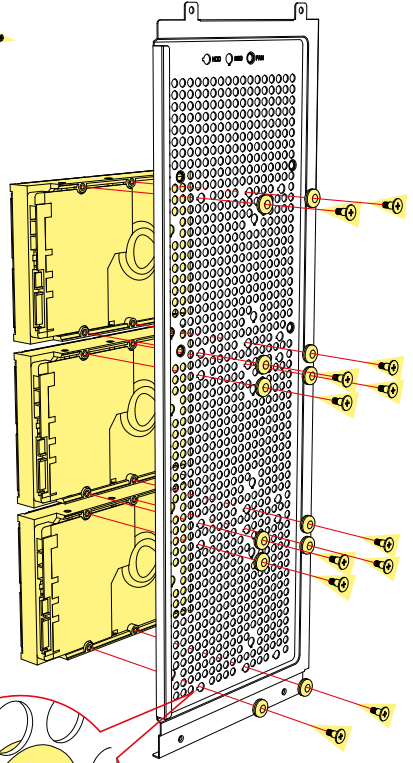

■ Rebel C60 RGB, Accessory Set

*1x 120 mm fan has same installation space for 1x HDD

Side Panel Assembly

Install 2.5" HDDs/SSDs

Install 3.5" HDDs

Install PSU

Detachable Dust Filter

Or

Adjustable Graphics Card Holder

Install Fans

**120 mm
Fans**

**140 mm
Fans**

Install Fans

Install Radiator under Top Panel

120 mm
140 mm
240 mm
280 mm
360 mm
Radiator

Install Radiator on Side Panel