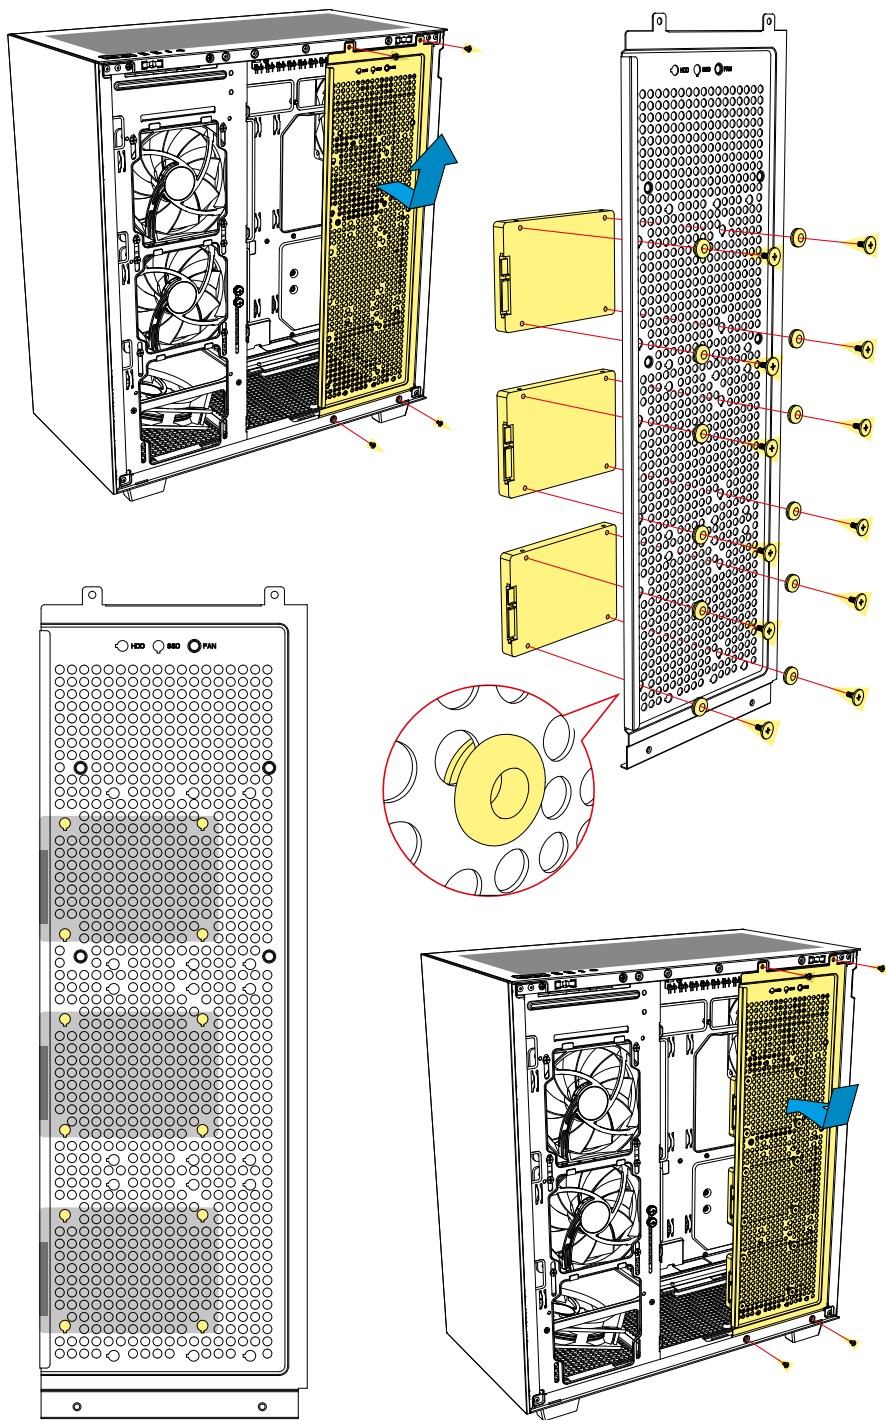

REBEL C60

ATX PC Case

Manual

Specifications

General:

■ Form Factor:	ATX
■ Expansion Slots:	7
■ Interior Painting:	✓
■ Graphics Card Holder:	✓
■ Cable Management System:	✓
■ Side Panel:	Tempered Glass
■ Color Versions:	Black, White
■ Dimensions (L x W x H):	45.7 x 23.0 x 49.5 cm

Max. Drive Bays:

■ 3.5"	3
■ 2.5"	3

I/O:

■ Type-C (USB 3.2 Gen 2):	1
■ USB 3.0 (Top):	2
■ Audio (Top):	✓ (TRRS)

Fan Configuration:

■ Side Panel:	2x 120 mm Addressable RGB LED PWM Fan (Pre-installed) or Radiator (Optional) + 1x 120 mm Fan (Optional)*
■ Rear Panel:	1x 120 mm Addressable RGB LED PWM Fan (Pre-installed)
■ Top Panel:	3x 120 mm or 2x 140 mm Fan or Radiator (Optional)
■ Bottom Panel:	1x 120 mm Addressable RGB LED PWM Fan (Pre-installed)

Compatibility:

■ Mainboard:	Mini-ITX, Micro-ATX, ATX
■ Max. Length Graphics Card:	40.0 cm
■ Max. Height CPU Cooler:	16.5 cm
■ Max. Length PSU:	27.0 cm
■ Max. Height Radiator incl. Fan (Top):	6.0 cm

Package Contents:

■ Rebel C60 RGB, Accessory Set

*1x 120 mm fan has same installation space for 1x HDD

Side Panel Assembly

Install 2.5" HDDs/SSDs

Install 3.5" HDDs

Install PSU

Detachable Dust Filter

Or