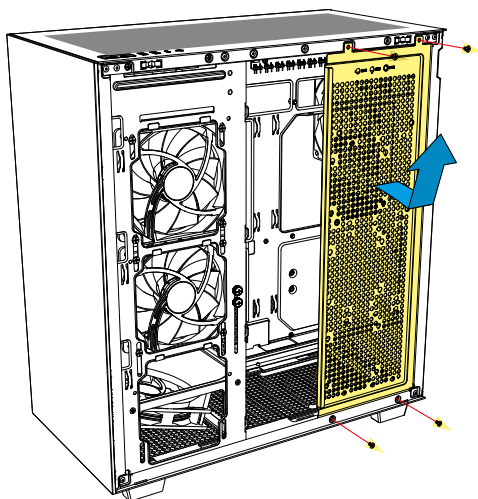

■ Rebel C60 RGB, Accessory Set

*1x 120 mm fan has same installation space for 1x HDD

Side Panel Assembly

Install 2.5" HDDs/SSDs

Install 3.5" HDDs

Install PSU

Detachable Dust Filter

Or

Adjustable Graphics Card Holder

Install Fans

**120 mm
Fans**

**140 mm
Fans**

Install Fans

Install Radiator under Top Panel

120 mm
140 mm
240 mm
280 mm
360 mm
Radiator

Install Radiator on Side Panel