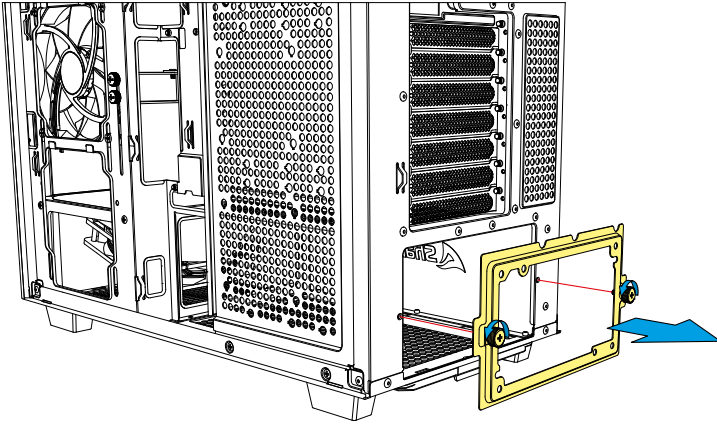

■ Rebel C60 RGB, Accessory Set

*1x 120 mm fan has same installation space for 1x HDD

Side Panel Assembly

Install 2.5" HDDs/SSDs

Install 3.5" HDDs

Install PSU

Detachable Dust Filter

Or