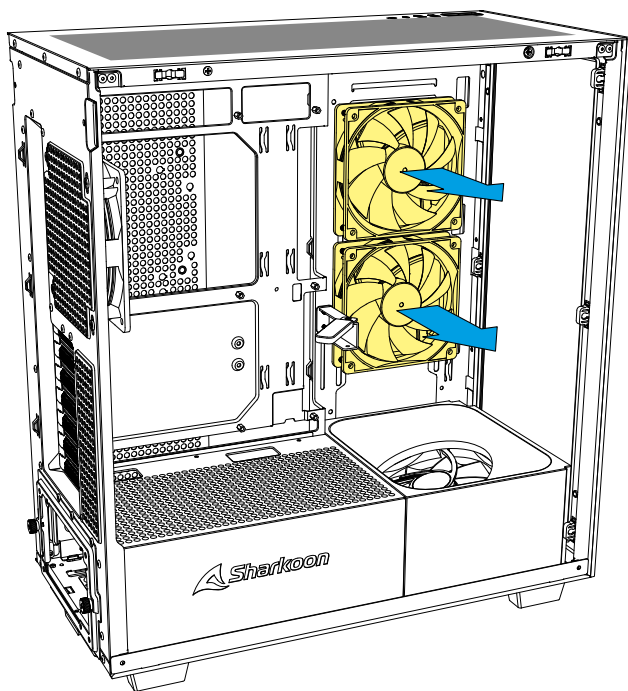

■ Rebel C60 RGB, Accessory Set

*1x 120 mm fan has same installation space for 1x HDD

Side Panel Assembly

Install 2.5" HDDs/SSDs

Install 3.5" HDDs

Install PSU

Detachable Dust Filter

Or

Adjustable Graphics Card Holder

Install Fans

**120 mm
Fans**

**140 mm
Fans**

Install Fans

Install Radiator under Top Panel

120 mm
140 mm
240 mm
280 mm
360 mm
Radiator

Install Radiator on Side Panel