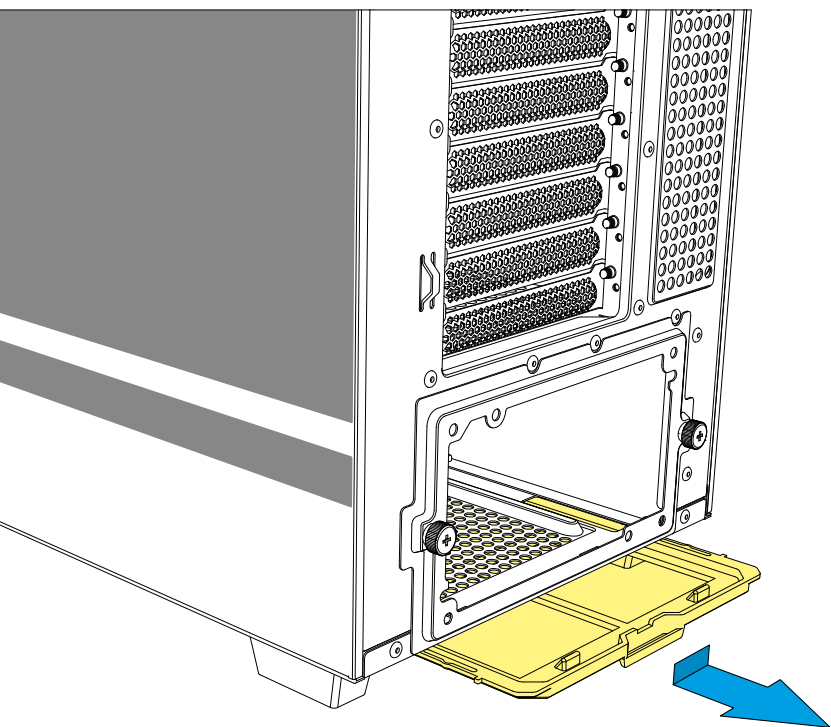

■ Rebel C60 RGB, Accessory Set

*1x 120 mm fan has same installation space for 1x HDD

Side Panel Assembly

Install 2.5" HDDs/SSDs

Install 3.5" HDDs

Install PSU

Detachable Dust Filter

Or