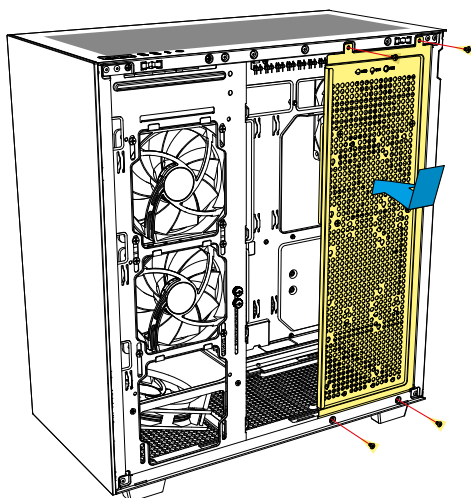

■ Rebel C60 RGB, Accessory Set

*1x 120 mm fan has same installation space for 1x HDD

Side Panel Assembly

Install 2.5" HDDs/SSDs

Install 3.5" HDDs

Install PSU

Detachable Dust Filter

Or

Adjustable Graphics Card Holder

Install Fans

**120 mm
Fans**

**140 mm
Fans**

Install Fans

Install Radiator under Top Panel

120 mm
140 mm
240 mm
280 mm
360 mm
Radiator

Install Radiator on Side Panel