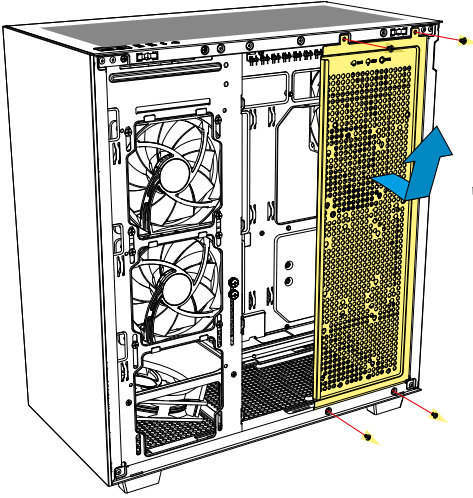

■ Rebel C60 RGB, Accessory Set

*1x 120 mm fan has same installation space for 1x HDD

Side Panel Assembly

Install 2.5" HDDs/SSDs

Install 3.5" HDDs

Install PSU

Detachable Dust Filter

Or