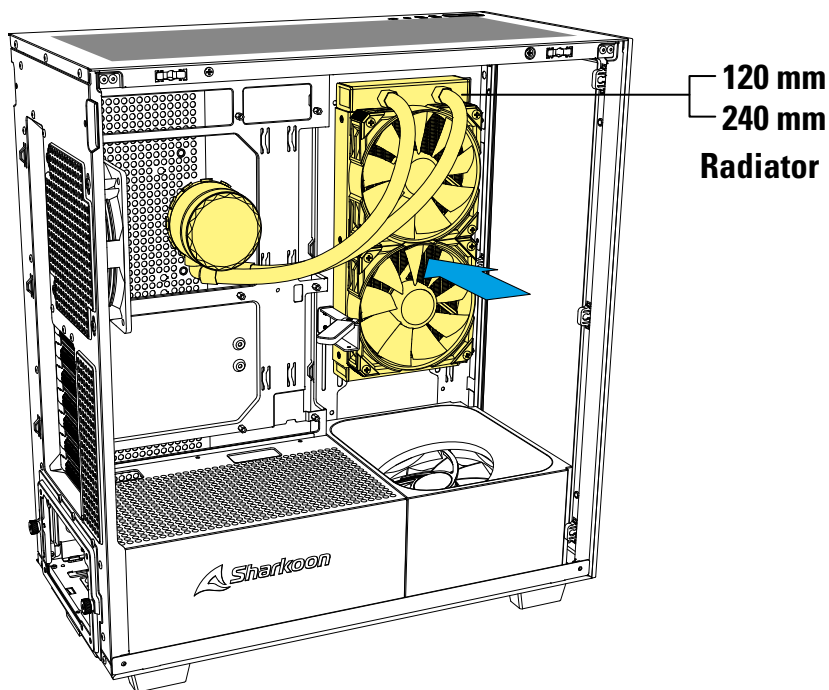

■ Rebel C60 RGB, Accessory Set

*1x 120 mm fan has same installation space for 1x HDD

Side Panel Assembly

Install 2.5" HDDs/SSDs

Install 3.5" HDDs

Install PSU

Detachable Dust Filter

Or

Adjustable Graphics Card Holder

Install Fans

**120 mm
Fans**

**140 mm
Fans**

Install Fans

Install Radiator under Top Panel

120 mm
140 mm
240 mm
280 mm
360 mm
Radiator

Install Radiator on Side Panel