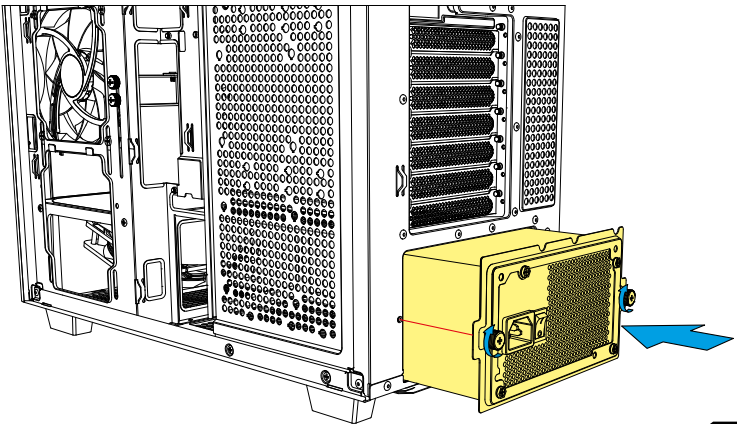

■ Rebel C60 RGB, Accessory Set

*1x 120 mm fan has same installation space for 1x HDD

Side Panel Assembly

Install 2.5" HDDs/SSDs

Install 3.5" HDDs

Install PSU

Detachable Dust Filter

Or