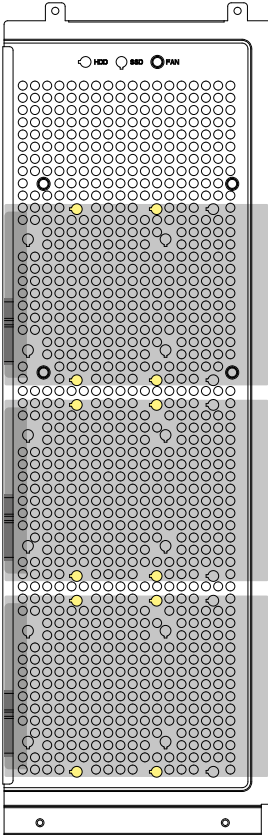

REBEL C60

ATX PC Case

Manual

Specifications

General:

■ Form Factor:	ATX
■ Expansion Slots:	7
■ Interior Painting:	✓
■ Graphics Card Holder:	✓
■ Cable Management System:	✓
■ Side Panel:	Tempered Glass
■ Color Versions:	Black, White
■ Dimensions (L x W x H):	45.7 x 23.0 x 49.5 cm

Max. Drive Bays:

■ 3.5"	3
■ 2.5"	3

I/O:

■ Type-C (USB 3.2 Gen 2):	1
■ USB 3.0 (Top):	2
■ Audio (Top):	✓ (TRRS)

Fan Configuration:

■ Side Panel:	2x 120 mm Addressable RGB LED PWM Fan (Pre-installed) or Radiator (Optional) + 1x 120 mm Fan (Optional)*
■ Rear Panel:	1x 120 mm Addressable RGB LED PWM Fan (Pre-installed)
■ Top Panel:	3x 120 mm or 2x 140 mm Fan or Radiator (Optional)
■ Bottom Panel:	1x 120 mm Addressable RGB LED PWM Fan (Pre-installed)

Compatibility:

■ Mainboard:	Mini-ITX, Micro-ATX, ATX
■ Max. Length Graphics Card:	40.0 cm
■ Max. Height CPU Cooler:	16.5 cm
■ Max. Length PSU:	27.0 cm
■ Max. Height Radiator incl. Fan (Top):	6.0 cm

Package Contents:

■ Rebel C60 RGB, Accessory Set

*1x 120 mm fan has same installation space for 1x HDD

Side Panel Assembly

Install 2.5" HDDs/SSDs

Install 3.5" HDDs

Install PSU

Detachable Dust Filter

Or