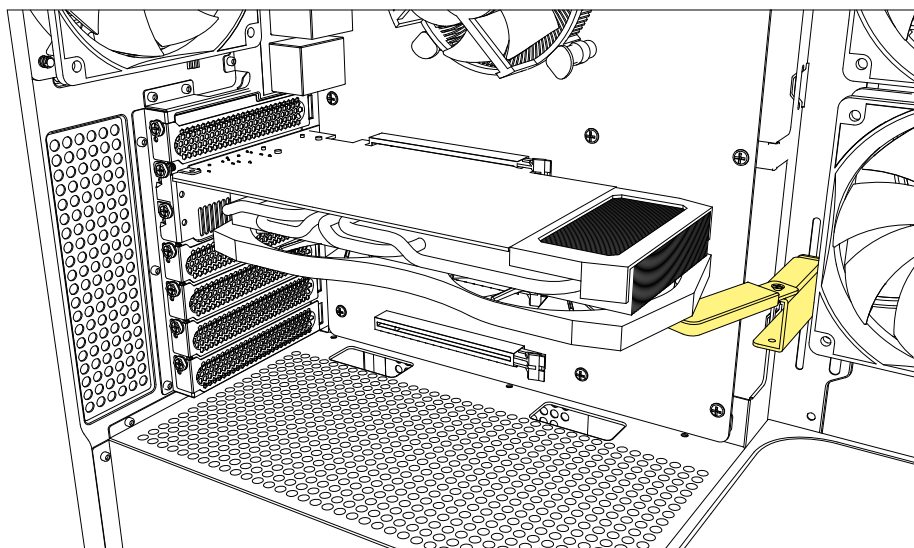

Adjustable Graphics Card Holder