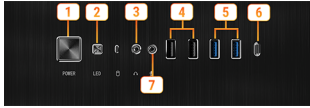

Up to 7 system fans can be installed. Provide the whole system with ventilation for better stability

Vertical Graphics Support

Additional vertical slots and construction kit for user to show off your gaming graphics card in the vertical position.

Optimized for Water Cooling

Fully compatible with 360mm, 280mm, and 120mm radiators

System Fan Included

Packing with 4 x 120mm system fans to cool your system for the maximum performance

CONNECTIONS

- | | |
|-----------------------|------------------------------|
| 1. Power Button | 5. Front USB 3.2 Gen1 Type-A |
| 2. LED Control Button | 6. Front USB 3.2 Gen2 Type-C |
| 3. Front HD Audio | 7. Front MIC |
| 4. Front USB 2.0 | |