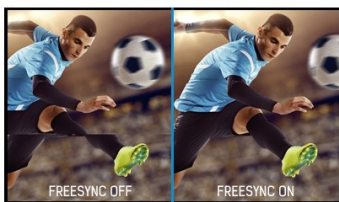

High-end 27" QHD monitor supporting FreeSync™ technology and 1ms response time

The ProLite B2783QSU is an excellent 27" QHD LED-backlit monitor bringing the world of Business and Gaming together. The monitor offers accurate and consistent colour reproduction with wide viewing angles and a sharp high resolution 2560x1440 panel. Its ergonomic stand offers 13cm height adjustment with pivot and swivel, making this screen suitable for a wide range of applications and environments where workplace flexibility and ergonomics are key factors. This monitor supports FreeSync™ technology, offering gamers the chance to experience fluid and fracture free gaming. Triple input (DVI/HDMI/DisplayPort) and a USB HUB ensure compatibility with your desktop PC or Notebook.