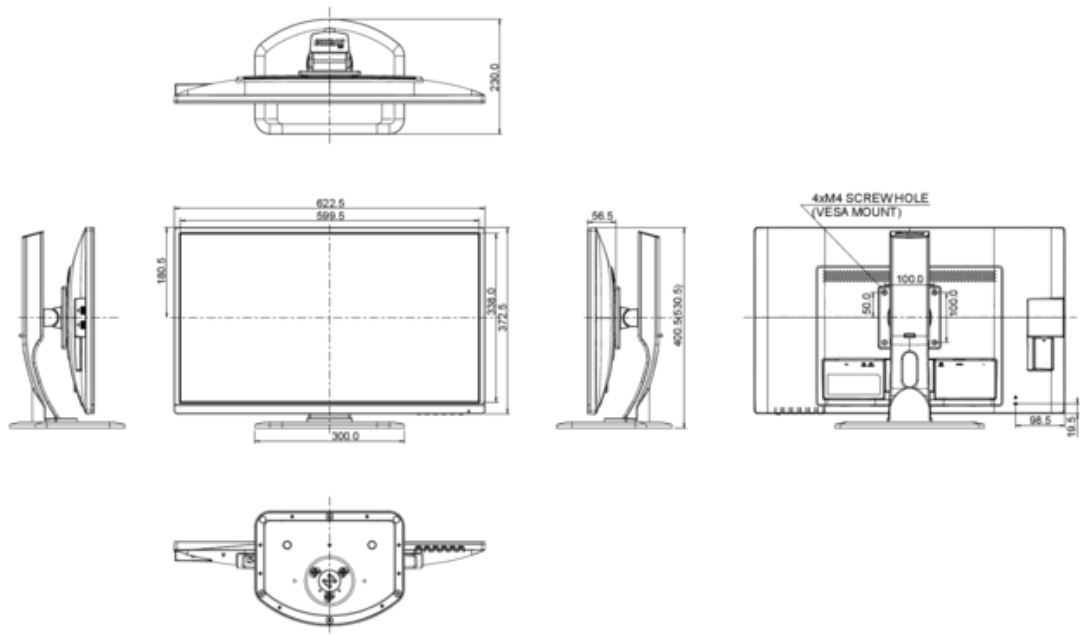

ROTATION (PIVOT FUNCTION)	90°
SWIVEL STAND	90°; 45° left; 45° right
TILT ANGLE	22° up; 5° down
VESA MOUNTING	100 x 100 mm
COLOUR	Black

4. ACCESSORIES

INCLUDED ACCESSORIES	power cable, DVI-D cable, DisplayPort cable, Audio cable, USB cable, stand, quick start guide, safety guide
----------------------	---

**Based on the power consumption of the television operating 4 hours per day for 365 days. The actual energy consumption will depend on how the television is used.*

7. DIMENSIONS & WEIGHT

DIMENSIONS W X H X D	622.5 x 400.5 (530.5) x 230 mm
WEIGHT	6.1 kg