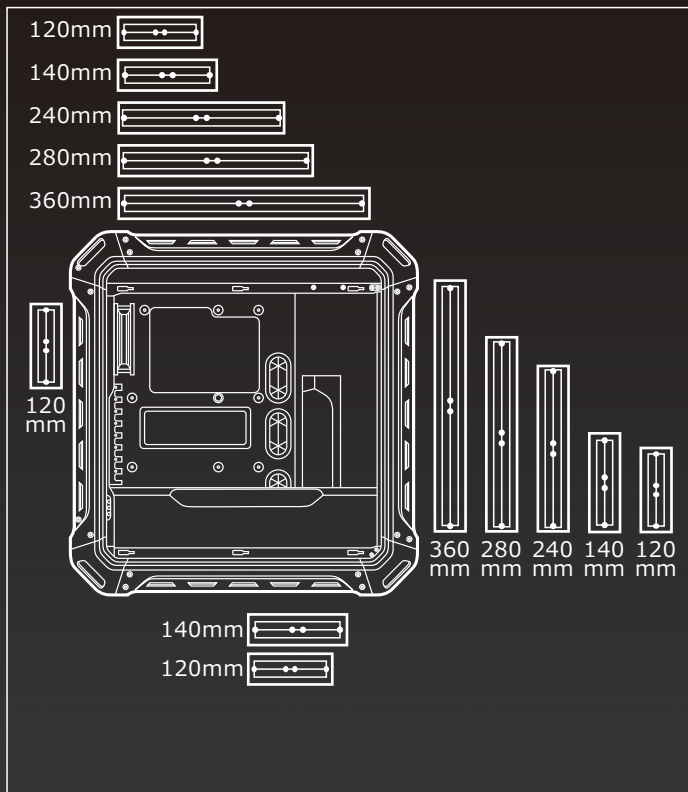

Front Panel Control Center

To provide easy access and connectivity for all your devices, PANZER EVO RGB's front panel sports a plethora of connectors. A 3.1 USB Type C connector for the newest devices, two USB 3.0 for high-speed connections and one USB 2.0 for compatibility other usage fulfill all your data transfer needs; the conveniently placed audio in/out allows you to make good use of your headsets, and the integrated fan controller gives you the ability to adjust on the fly the case fans' behavior.

PANZER EVO RGB

The RGB Crystalline Titan

Water cooling radiator support

Air cooling support

Specifications

CASE FORM FACTOR	Full-Tower	
Motherboard Type	Mini ITX / Micro ATX / ATX / CEB / L-ATX / E-ATX (E-ATX upto 12"x11")	
Dimension (WxHxD)	266 x 612 x 556 (mm) 10.47 x 24.09 x 21.88 (inch)	
Chassis Dimensions	266 x 612 x 556 (mm) 10.5 x 24 x 21.9 (inch)	
3.5" Drive Bay	2	
2.5" Drive Bay	4+2 (converted from 3.5" drive bays)	
Expansion slots	8	
Cooling system	Front	120mm x 3 / 140mm x 3 120mm x 3 (COUGAR VORTEX RGB fan pre-installed)
	Top	120mm x 3 / 140mm x 2
	Rear	120mm x 1 (COUGAR VORTEX RGB fan pre-installed)
	Bottom	120mm x1 / 140mm x 1
I/O Panel	USB 3.1 Gen2 Type-C , USB3.0 x 2 / USB2.0 x 1 Mic x 1 / Audio x 1 , Fan Controller	
Water Cooling Support	Front	360mm / 280mm / 240mm / 140mm / 120mm
	Top	360mm / 280mm / 240mm / 140mm / 120mm
	Rear	120mm
	Bottom	140mm / 120mm
Max. Graphic Cards Length	390mm / 15.35 (inch)	
Max. CPU Cooler Height	170mm / 6.69 (inch)	
Max. PSU Length	220mm / 8.66 (inch)	
PSU	Standard ATX PS2	
Cable Management	Yes	
Total Fan	8 Max.	