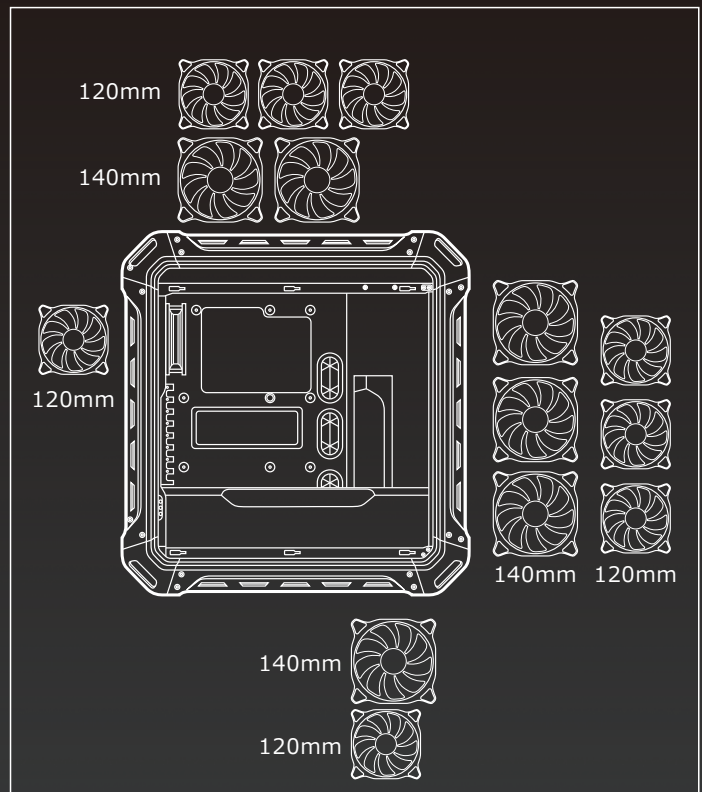

Convenient Upgrades

The 4 included VORTEX RGB 120 fans can by themselves create a truly magical atmosphere, but some users want even more. Fear not! The COUGAR Core Box supports up to 8 RGB fans, and 4 RGB LED strips, enough to make your PC overflow with light.

Front Panel Control Center

To provide easy access and connectivity for all your devices, PANZER EVO RGB's front panel sports a plethora of connectors. A 3.1 USB Type C connector for the newest devices, two USB 3.0 for high-speed connections and one USB 2.0 for compatibility other usage fulfill all your data transfer needs; the conveniently placed audio in/out allows you to make good use of your headsets, and the integrated fan controller gives you the ability to adjust on the fly the case fans' behavior.

PANZER EVO RGB

The RGB Crystalline Titan

Water cooling radiator support

Air cooling support

Specifications

CASE FORM FACTOR	Full-Tower	
Motherboard Type	Mini ITX / Micro ATX / ATX / CEB / L-ATX / E-ATX (E-ATX upto 12"x11")	
Dimension (WxHxD)	266 x 612 x 556 (mm) 10.47 x 24.09 x 21.88 (inch)	
Chassis Dimensions	266 x 612 x 556 (mm) 10.5 x 24 x 21.9 (inch)	
3.5" Drive Bay	2	
2.5" Drive Bay	4+2 (converted from 3.5" drive bays)	
Expansion slots	8	
Cooling system	Front	120mm x 3 / 140mm x 3 120mm x 3 (COUGAR VORTEX RGB fan pre-installed)
	Top	120mm x 3 / 140mm x 2
	Rear	120mm x 1 (COUGAR VORTEX RGB fan pre-installed)
	Bottom	120mm x1 / 140mm x 1
I/O Panel	USB 3.1 Gen2 Type-C , USB3.0 x 2 / USB2.0 x 1 Mic x 1 / Audio x 1 , Fan Controller	
Water Cooling Support	Front	360mm / 280mm / 240mm / 140mm / 120mm
	Top	360mm / 280mm / 240mm / 140mm / 120mm
	Rear	120mm
	Bottom	140mm / 120mm
Max. Graphic Cards Length	390mm / 15.35 (inch)	
Max. CPU Cooler Height	170mm / 6.69 (inch)	
Max. PSU Length	220mm / 8.66 (inch)	
PSU	Standard ATX PS2	
Cable Management	Yes	
Total Fan	8 Max.	