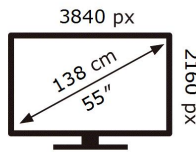

ENERGY

SAMSUNG

GU55TU6979U

103 kWh/1000h

ABCDEF **G**

130 kWh/1000h

2019/2013