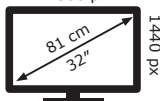

68 kWh/1000h

2560 px