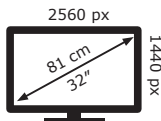

ENERGY

CORSAIR

RDD0013

34 kWh/1000h

ABCDEF **G**

68 kWh/1000h

2019/2013