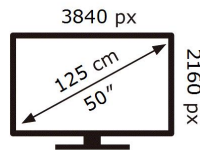

ENERGY

SAMSUNG

BE50A-H

87 kWh/1000h

ABCDEF **G**

120 kWh/1000h

2019/2013