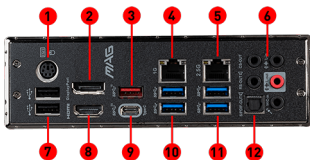

## SPECIFICATION

<b>Model Name</b>	MPG Z490 TOMAHAWK
<b>CPU Support</b>	Supports 10 <sup>th</sup> Gen Intel® Core™ and Pentium® Gold / Celeron® processors
<b>CPU Socket</b>	LGA 1200
<b>Chipset</b>	Intel® Z490 Chipset
<b>Graphics Interface</b>	2x PCI-E 3.0 x16 slots Support 2-way AMD® CrossFire™ Technology
<b>Display Interface</b>	DisplayPort, HDMI - Requires Processor Graphics
<b>Memory Support</b>	4 DIMMs, Dual Channel DDR4-4800(OC)
<b>Expansion Slots</b>	2x PCIe 3.0 x1 slots
<b>Storage</b>	2x M.2 slots, support Intel® Optane™ Technology 6x SATA 6Gb/s
<b>USB ports</b>	1x USB 3.2 Gen 2x2 20Gbps port (Type C) + 1 x USB 3.2 Gen 2 10Gbps port (1 Type-A) + 7 x USB 3.2 Gen 1 5Gbps ports (6 Type-A + 1 Type-C) + 6 x USB 2.0 ports
<b>LAN</b>	Realtek® 8125B 2.5G LAN Intel® I219V Gigabit LAN
<b>Audio</b>	8-Channel(7.1) HD Audio with Audio Boost

## CONNECTIONS

1. PS/2 Combo Port
2. DisplayPort
3. USB 3.2 Gen 2 10Gbps (Type-A)
4. 1G LAN Port
5. 2.5G LAN LAN
6. HD Audio Connectors
7. USB 2.0 Ports
8. HDMI Port
9. USB 3.2 Gen 2x2 20Gbps (Type-C)
10. USB 3.2 Gen 1 5Gbps (Type-A)
11. USB 3.2 Gen 1 5Gbps (Type-A)
12. Optical S/PDIF OUT

### Twin Turbo M.2

With 2 x M.2 slots. Running at PCI-E Gen4 x4 maximizes performance for NVMe based SSDs.