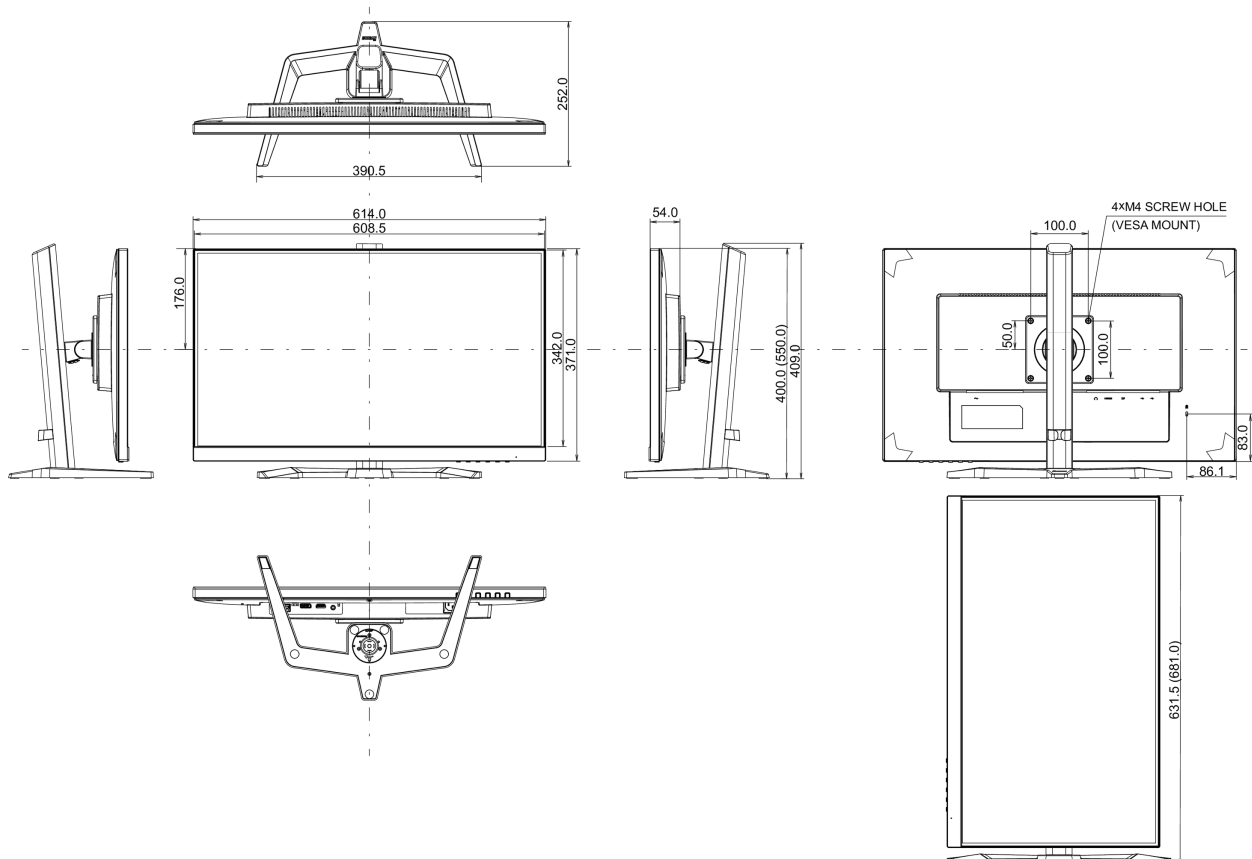

04 MECHANICAL

Display position adjustments	height, pivot (rotation), tilt
Height adjustment	150mm
Rotation (PIVOT function)	90°
Tilt angle	23° up; 5° down
VESA mounting	100 x 100mm
Cable management system	yes

Product dimensions W x H x D	614 x 400 (550) x 252mm
Box dimensions W x H x D	692 x 506 x 207mm
Weight (without box)	5.7kg
Weight (with box)	7,7kg
EAN code	4948570121939

All trademarks and registered trademarks acknowledged. E & O E. Specification subject to change without notice. All LCD's comply with ISO-9241-307:2008 in connection with pixel defects.