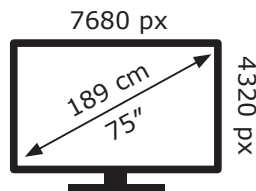

# ENERG

LG Electronics

75NANO999NA

**365** kWh/1000h

ABCDEF**G**

**414** kWh/1000h

2019/2013