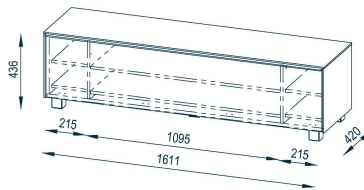

DIMENSIONS

- 1.611 x 436 x 420 mm (WxHxD)

COLOUR FINISHES

- 7730 7071** light oak - grey acoustic cloth
EAN 4000329220017
- 7730 7073** light oak - black acoustic cloth
EAN 4000329220024
- 7730 7671** dark oak - acoustic cloth grey
EAN 4000329220031
- 7730 7673** dark oak - acoustic cloth black
EAN 4000329220048

PACKING DATA

MAJA Soundboard 7730

PRODUCT FEATURES

- ABS edges
- cushioned flap with acoustic cloth
- metal handle aluminium polished
- damped self-closing system
- optional 9936 0000 Soundsystem
- load capacity top panel 40 kg
- imitation wood effect
- scratch-resistant by melamine coating
- simple and quick assembly

DIMENSIONS

- 1.611 x 436 x 420 mm (WxHxD)

COLOUR FINISHES

7730 7071 light oak - grey acoustic cloth

EAN 4000329220017

7730 7073 light oak - black acoustic cloth

EAN 4000329220024

7730 7671 dark oak - acoustic cloth grey

EAN 4000329220031

7730 7673 dark oak - acoustic cloth black

EAN 4000329220048

PACKING DATA

131 x 8 x 42 cm
17,30 kg

20 x 8 x 14 cm
0,35 kg

165 x 7 x 43 cm
4,70 kg

173 x 10 x 44 cm
29,50 kg