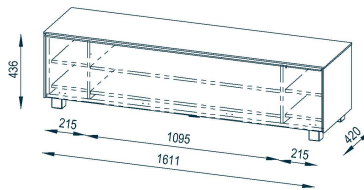

MAJA Soundboard 7730

PRODUCT FEATURES

- ABS edges
- cushioned flap with acoustic cloth
- metal handle aluminium polished
- damped self-closing system
- optional 9936 0000 Soundsystem
- load capacity top panel 40 kg
- imitation wood effect
- scratch-resistant by melamine coating
- simple and quick assembly

DIMENSIONS

- 1.611 x 436 x 420 mm (WxHxD)

COLOUR FINISHES

- 7730 7071** light oak - grey acoustic cloth
EAN 4000329220017
- 7730 7073** light oak - black acoustic cloth
EAN 4000329220024
- 7730 7671** dark oak - acoustic cloth grey
EAN 4000329220031
- 7730 7673** dark oak - acoustic cloth black
EAN 4000329220048

PACKING DATA

MAJA Soundboard 7730

PRODUCT FEATURES

- ABS edges
- cushioned flap with acoustic cloth
- metal handle aluminium polished
- damped self-closing system
- optional 9936 0000 Soundsystem
- load capacity top panel 40 kg
- imitation wood effect
- scratch-resistant by melamine coating
- simple and quick assembly

DIMENSIONS

- 1.611 x 436 x 420 mm (WxHxD)

COLOUR FINISHES

7730 7071 light oak - grey acoustic cloth

EAN 4000329220017

7730 7073 light oak - black acoustic cloth

EAN 4000329220024

7730 7671 dark oak - acoustic cloth grey