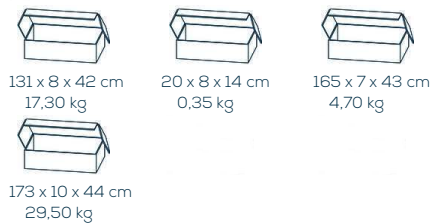

MAJA Soundboard 7730

PRODUCT FEATURES

- ABS edges
- cushioned flap with acoustic cloth
- metal handle aluminium polished
- damped self-closing system
- optional 9936 0000 Soundsystem
- load capacity top panel 40 kg
- imitation wood effect
- scratch-resistant by melamine coating
- simple and quick assembly

DIMENSIONS

- 1.611 x 436 x 420 mm (WxHxD)

COLOUR FINISHES

- 7730 7071** light oak - grey acoustic cloth
EAN 4000329220017
- 7730 7073** light oak - black acoustic cloth
EAN 4000329220024
- 7730 7671** dark oak - acoustic cloth grey
EAN 4000329220031
- 7730 7673** dark oak - acoustic cloth black
EAN 4000329220048

PACKING DATA

MAJA Soundboard 7730

PRODUCT FEATURES

- ABS edges
- cushioned flap with acoustic cloth
- metal handle aluminium polished
- damped self-closing system
- optional 9936 0000 Soundsystem
- load capacity top panel 40 kg
- imitation wood effect
- scratch-resistant by melamine coating
- simple and quick assembly

DIMENSIONS

- 1.611 x 436 x 420 mm (WxHxD)

COLOUR FINISHES

7730 7071 light oak - grey acoustic cloth

EAN 4000329220017

7730 7073 light oak - black acoustic cloth

EAN 4000329220024

7730 7671 dark oak - acoustic cloth grey