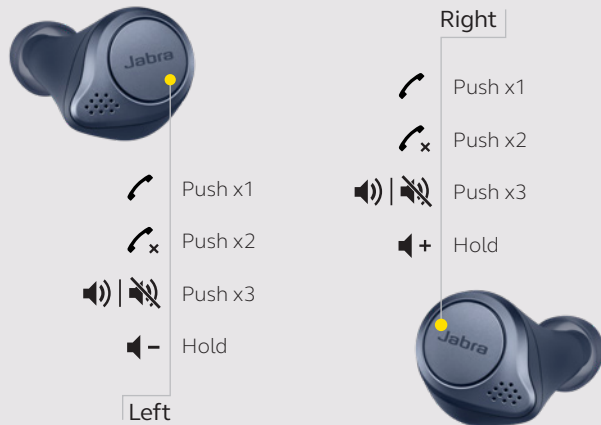

Access your voice assistant, fast

Need an answer now? Access Amazon Alexa, Siri® and Google Assistant™ with a double tap, and quickly get the information you need – from setting appointments, to finding nearby events or calling your best friend. And with Bluetooth 5.0, you can seamlessly connect to your android or Apple device, with no hassle.

HOW TO PAIR

Push (1 sec) the buttons on both earbuds to power on, and then follow the voice instructions to pair to your phone.

HOW TO CHARGE

Up to 7.5 hours
battery

Up to 28 hours
charge on-the-go

HOW TO USE – CALLS

HOW TO USE – MUSIC

	FEATURES	BENEFITS
Connectivity	True wireless form factor	Bluetooth 5.0 – no audio dropouts or interruptions – Jabra 4 th generation true wireless
	Multi-connect	Pair up to 8 devices, and connect up to 2 devices at a time
	Fast Charge	Get 60 minutes of battery from 15 minutes of charging in the charging case
Audio	Microphone	4-microphone call technology for noise reduction on outgoing voice audio
	Audio codecs	Enhanced sound performance with SBC and AAC
	Customizable equalizer	Hear your music your way with a customizable equalizer, available in Jabra Sound+ App
Ease of use	Rechargeable battery	Up to 28 hours battery with charging case
	Audio control	Answer/end call – Reject call – Volume control – Track control – Play/pause music
	HearThrough	Hear the outside world without removing the earbuds
	Voice assistant enabled	Direct access to Amazon Alexa, Siri® and Google Assistant™
	Accessories	3 pairs of different sized EarGels (S,M,L) and USB-C cable
	New enhanced shape	Secure active fit and comfort engineered from thousands of ear scans
Compatibility	IP57-rated	Durability and 2-year warranty against dust and sweat**
	Apps	For compatibility information go to the Jabra Sound+ App

* The Elite Active 75t earbuds are IP57 verified to withstand fresh water up to one meter for 30 minutes
 ** Registration required with the Jabra Sound+ App