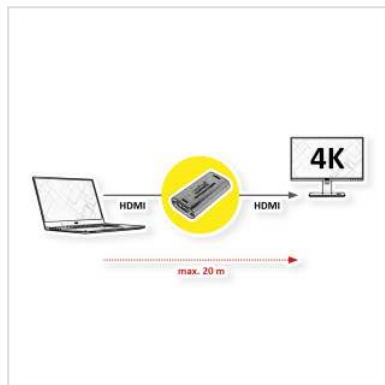

ROLINE 4K HDMI Repeater, 20 m

Product No.	14.01.3459
Manufacturer	ROLINE
Manufacturer No.	14.01.3459
EAN (single piece)	7611990151295

Allows you to extend the transmission range of your HDMI connection by up to 20m in total. Supports a maximum resolution of up to 3840x2160 @60Hz!

This 4k2k HDMI repeater regenerates the incoming HDMI Signal by decoding and re-encoding it to a new standard HDMI signal, so it can extend the transmission range without degradation. Up to 20 meters transmission distance. The repeater supports a resolution up to Ultra HD (4K)

- Dimensions (WxHxD): 28 x 13 x 51mm

Technical specifications

Manufacturer	ROLINE
Product group	Video Extender

Product type	HDMI Extender
Colour	black
Interface	HDMI
Inputs	1
Outputs	1
Max. distance	20 m
Max. bandwidth	340 MHz
Max. resolution	3840 x 2160 @60Hz (4K, UHD-1)
Accessories: rechargeable battery optional	not applicable
Accessories: Rechargeable battery/battery required	not applicable